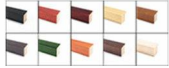

Access Cork Board, 24" x 48" Open Face #361 Wood Framed Bulletin Boards + Optional Fabric Colors + Custom Sizes

FOR CURRENT PRICING, VISIT THE ID # LISTED ABOVE
FREE SHIPPING

Product Details

50+ Sizes

Custom Sizes Also Available

- Indoor Wall Access Cork Board™
- Large 24" x 48" Cork Bulletin Board
- Wood Framed Message Display Board
- 10 Wood Stain Frame Finishes
- Classic #361 Wood Frame Profile
- Wood Picture Frame Style with Flat Face Profile
- Natural Tan Pebble Cork Surface
- Open Face Corkboard
- Natural Wood Stained Frame Profile
- Wood Frame Profile: 1 3/16" Wide
- 10 Popular Wood Stain Frame Finishes
- Portrait and Landscape Sizes
- Overall Frame Depth: 3/4"
- 24x48 refers to the Outer Frame Dimension
- Use Standard pushpins or Map Pins
- Hanging Hardware on the frame back for wall mount.
- **Optional:** Fabric Covered Cork Colors
- **Optional:** Pushpins, Clear and Multi-Colored
- 24"x48" Access Cork Boards for INDOOR Use

Ordering Options

- Fabric Covering over Cork bulletin board (see 10 colors below)
- Hard Plastic Push Pins: Clear or Multi-Color pins (100 per box)

***CUSTOM SIZES AVAILABLE | CALL US**

Model	Cork Board (Overall Frame Size)	Viewable Area	Orientation	Ships Via
OFCORKW361-2448	24" x 48"	21 5/8" x 45 5/8"	Portrait or Landscape	FedEx