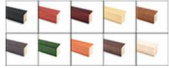

Access Cork Board, 24" x 48" Open Face #361 Wood Framed Bulletin Boards + Optional Fabric Colors + Custom Sizes

FOR CURRENT PRICING, VISIT THE ID # LISTED ABOVE
FREE SHIPPING

Product Details

50+ Sizes

Custom Sizes Also Available

- Indoor Wall Access Cork Board™
- Large 24" x 48" Cork Bulletin Board
- Wood Framed Message Display Board
- **10 Wood Stain Frame Finishes**
- Classic #361 Wood Frame Profile
- Wood Picture Frame Style with Flat Face Profile
- Natural Tan Pebble Cork Surface
- Open Face Corkboard
- Natural Wood Stained Frame Profile
- Wood Frame Profile: **1 3/16" Wide**
- 10 Popular Wood Stain Frame Finishes
- **Portrait and Landscape Sizes**
- Overall Frame Depth: 3/4"
- 24x48 refers to the **Outer Frame Dimension**
- Use Standard pushpins or Map Pins
- Hanging Hardware on the frame back for wall mount.
- **Optional:** Fabric Covered Cork Colors
- **Optional:** Pushpins, Clear and Multi-Colored
- 24"x48" Access Cork Boards **for INDOOR Use**

Ordering Options

- Fabric Covering over Cork bulletin board (see 10 colors below)
- Hard Plastic Push Pins: Clear or Multi-Color pins (100 per box)

***CUSTOM SIZES AVAILABLE | CALL US**

Model	Cork Board (Overall Frame Size)	Viewable Area	Orientation	Ships Via
OFCORKW361-2448	24" x 48"	21 5/8" x 45 5/8"	Portrait or Landscape	FedEx