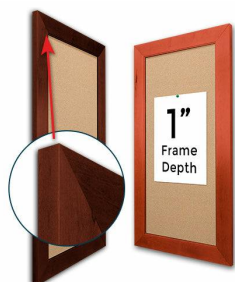

Access Cork Board, 48x96 Open Face BOLD WIDE WOOD Framed Cork Bulletin Board

FOR CURRENT PRICING, VISIT THE ID # LISTED ABOVE

Product Details

Bold 2 3/4" Wide Wood Profile

- 48x96 Access Cork Board, Open Face
- Wood Framed Message Display Board
- Open Face Corkboard
- Bold Wide-Wood Frame
- Wooden Picture Frame Style with Bold, Flat Face Profile
- 2 3/4" Wide Frame Profile
- Natural Tan Pebble Cork Surface
- 7 Popular Natural Wood Stain Frame Finishes
- Wood Frame Profile: 2 3/4" Wide
- Portrait and Landscape Sizes
- 48" x 96" refer to the Outside Frame Dimension
- Overall Frame Depth: 1"
- Ideal as a message board, notice board, announcement board
- Black PVC Backer is installed onto the backside of the frame to provide additional support to the bulletin board
- Hanging Hardware on the frame back for wall or ceiling mount.
- Optional Fabric Covered Cork Colors
- Optional Pushpins: Clear and Multi-Colored
- Access Bulletin Boards, Open Face Display Frames for INDOOR use

Ordering Options

- Frame Orientation: Portrait or Landscape
- Fabric Covering over Cork bulletin board (see 6 colors below)
- Hard Plastic Push Pins: Clear or Multi-Color pins (100 per box)

***CUSTOM SIZES AVAILABLE | CALL US**

Model	Cork Board (Overall Frame Size)	Viewable Area	Orientation	Ships Via
OFCORKWIDE-4896	48" x 96"	42 1/2" x 90 1/2"	Portrait or Landscape	Freight