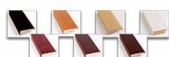

Access Cork Board, 48x96 Open Face BOLD WIDE WOOD Framed Cork Bulletin Board

FOR CURRENT PRICING, VISIT THE ID # LISTED ABOVE

Product Details

Bold 2 3/4" Wide Wood Profile

- 48x96 Access Cork Board, Open Face
- Wood Framed Message Display Board
- Open Face Corkboard
- Bold Wide-Wood Frame
- Wooden Picture Frame Style with Bold, Flat Face Profile
- 2 3/4" Wide Frame Profile
- Natural Tan Pebble Cork Surface
- 7 Popular Natural Wood Stain Frame Finishes
- Wood Frame Profile: 2 3/4" Wide
- Portrait and Landscape Sizes
- 48" x 96" refer to the Outside Frame Dimension
- Overall Frame Depth: 1"
- Ideal as a message board, notice board, announcement board
- Black PVC Backer is installed onto the backside of the frame to provide additional support to the bulletin board
- Hanging Hardware on the frame back for wall or ceiling mount.
- Optional Fabric Covered Cork Colors
- Optional Pushpins: Clear and Multi-Colored
- Access Bulletin Boards, Open Face Display Frames for INDOOR use

Ordering Options

- Frame Orientation: Portrait or Landscape
- Fabric Covering over Cork bulletin board (see 6 colors below)
- Hard Plastic Push Pins: Clear or Multi-Color pins (100 per box)

***CUSTOM SIZES AVAILABLE | CALL US**