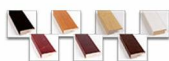

Access Cork Board, 30x40 Open Face BOLD WIDE WOOD Framed Cork Bulletin Board

FOR CURRENT PRICING, VISIT THE ID # LISTED ABOVE
FREE SHIPPING

Product Details

Bold 2 3/4" Wide Wood Profile

- **30x40 Access Cork Board, Open Face**
- **Wood Framed Message Display Board**
- Open Face Corkboard
- **Bold Wide-Wood Frame**
- Wooden Picture Frame Style with Bold, Flat Face Profile
- **2 3/4" Wide Frame Profile**
- Natural Tan Pebble Cork Surface
- 7 Popular Natural Wood Stain Frame Finishes
- **Wood Frame Profile: 2 3/4" Wide**
- **Portrait and Landscape Sizes**
- **30" x 40" refer to the Outside Frame Dimension**
- Overall Frame Depth: 1"
- Ideal as a message board, notice board, announcement board
- Black PVC Backer is installed onto the backside of the frame to provide additional support to the bulletin board
- Hanging Hardware on the frame back for wall or ceiling mount.
- Optional Fabric Covered Cork Colors
- Optional Pushpins: Clear and Multi-Colored
- Access Bulletin Boards, Open Face Display Frames **for INDOOR use**

Ordering Options

- Frame Orientation: Portrait or Landscape
- Fabric Covering over Cork bulletin board (see 6 colors below)
- Hard Plastic Push Pins: Clear or Multi-Color pins (100 per box)

***CUSTOM SIZES AVAILABLE | CALL US**