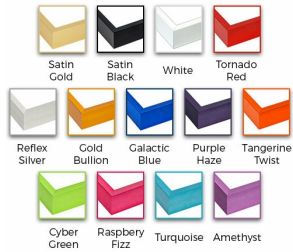

Access Cork Board, Open Face 24 x 30 Colorful Metal Framed Bulletin Boards

FOR CURRENT PRICING, VISIT THE ID # LISTED ABOVE
FREE SHIPPING

Variety of Frame Colors

Product Details

- **Colorful Framed Access Cork Boards**
- **24" x 30" Cork Board**
- Open Face Colorful Metal Framed Cork Board
- Natural Tan Board
- Metal Frame Profile: **7/16" Wide** ()
- Metal Picture Frame Style with Flat Top Face Profile
- Sleek Design Aluminum Frame
- **12+** Colorful Metal Frame Finishes
- **Portrait and Landscape Sizes**
- **24"x30"** is the Outside Frame Dimension
- Overall Frame Depth: **1 5/16"**
- **Perfect for Business, Office or Home Use**
- Optional: Colorful Fabric Covered Cork
- Hanging Hardware on the frame back for easy wall mounting
- Use push pins, tacks or map pins for posting materials
- Call for custom Cork Board Sizes, Frame Styles, Fabrics
- Access Cork Boards Open Face 24 x 30 Display **for INDOOR use only**

Ordering Options

- Frame Orientation: Portrait or Landscape
- Fabric Covering over Cork Bulletin Board (see 20+ colors below)
- Hard Plastic Push Pins: Clear or Multi-Color pins (100 per box)

Model	Cork Board (Overall Frame Size)	Viewable Area	Orientation	Ship Wt.
OFCORKM117-2430	24" x 30"	23 1/8" x 29 1/8"	Portrait or Landscape	6 LBS