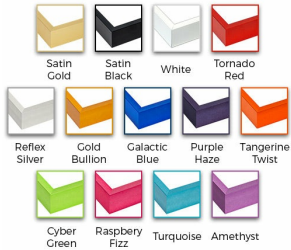

Access Cork Board, Open Face 48 x 60 Colorful Metal Framed Bulletin Boards

FOR CURRENT PRICING, VISIT THE ID # LISTED ABOVE

Variety of Frame Colors

Product Details

- **Colorful Framed Access Cork Boards**
- **48" x 60" Cork Board**
- Open Face Colorful Metal Framed Cork Board
- Natural Tan Board
- Metal Frame Profile: **7/16" Wide** ()
- Metal Picture Frame Style with Flat Top Face Profile
- Sleek Design Aluminum Frame
- **12+** Colorful Metal Frame Finishes
- **Portrait and Landscape Sizes**
- **48"x60"** is the Outside Frame Dimension
- Overall Frame Depth: **1 5/16"**
- **Perfect for Business, Office or Home Use**
- Optional: Colorful Fabric Covered Cork
- Hanging Hardware on the frame back for easy wall mounting
- Use push pins, tacks or map pins for posting materials
- Call for custom Cork Board Sizes, Frame Styles, Fabrics
- Access Cork Boards Open Face **48 x 60** Display **for INDOOR use only**

Ordering Options

- Frame Orientation: Portrait or Landscape
- Fabric Covering over Cork Bulletin Board (see 20+ colors below)
- Hard Plastic Push Pins: Clear or Multi-Color pins (100 per box)

Model	Cork Board (Overall Frame Size)	Orientation
OFCORKM117-4860	48" x 60"	Portrait or Landscape