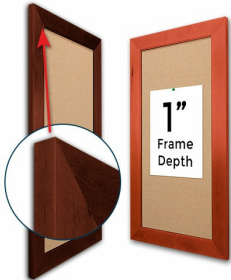

Access Cork Board, 42x48 Open Face BOLD WIDE WOOD Framed Cork Bulletin Board

FOR CURRENT PRICING, VISIT THE ID # LISTED ABOVE
FREE SHIPPING

Product Details

Bold 2 3/4" Wide Wood Profile

- 42x48 Access Cork Board, Open Face
- Wood Framed Message Display Board
- Open Face Corkboard
- Bold Wide-Wood Frame
- Wooden Picture Frame Style with Bold, Flat Face Profile
- 2 3/4" Wide Frame Profile
- Natural Tan Pebble Cork Surface
- 7 Popular Natural Wood Stain Frame Finishes
- Wood Frame Profile: 2 3/4" Wide
- Portrait and Landscape Sizes
- 42" x 48" refer to the Outside Frame Dimension
- Overall Frame Depth: 1"
- Ideal as a message board, notice board, announcement board
- Black PVC Backer is installed onto the backside of the frame to provide additional support to the bulletin board
- Hanging Hardware on the frame back for wall or ceiling mount.
- Optional Fabric Covered Cork Colors
- Optional Pushpins: Clear and Multi-Colored
- Access Bulletin Boards, Open Face Display Frames for INDOOR use

Ordering Options

- Frame Orientation: Portrait or Landscape
- Fabric Covering over Cork bulletin board (see 6 colors below)
- Hard Plastic Push Pins: Clear or Multi-Color pins (100 per box)

***CUSTOM SIZES AVAILABLE | CALL US**

Model	Cork Board (Overall Frame Size)	Viewable Area	Orientation	Ships Via
OFCORKWIDE-4248	42" x 48"	36 1/2" x 42 1/2"	Portrait or Landscape	FedEx