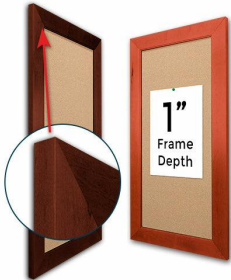

Access Cork Board, 42x48 Open Face BOLD WIDE WOOD Framed Cork Bulletin Board

FOR CURRENT PRICING, VISIT THE ID # LISTED ABOVE
FREE SHIPPING

Product Details

Bold 2 3/4" Wide Wood Profile

- 42x48 Access Cork Board, Open Face
- Wood Framed Message Display Board
- Open Face Corkboard
- Bold Wide-Wood Frame
- Wooden Picture Frame Style with Bold, Flat Face Profile
- 2 3/4" Wide Frame Profile
- Natural Tan Pebble Cork Surface
- 7 Popular Natural Wood Stain Frame Finishes
- Wood Frame Profile: 2 3/4" Wide
- Portrait and Landscape Sizes
- 42" x 48" refer to the Outside Frame Dimension
- Overall Frame Depth: 1"
- Ideal as a message board, notice board, announcement board
- Black PVC Backer is installed onto the backside of the frame to provide additional support to the bulletin board
- Hanging Hardware on the frame back for wall or ceiling mount.
- Optional Fabric Covered Cork Colors
- Optional Pushpins: Clear and Multi-Colored
- Access Bulletin Boards, Open Face Display Frames for INDOOR use

Ordering Options

- Frame Orientation: Portrait or Landscape
- Fabric Covering over Cork bulletin board (see 6 colors below)
- Hard Plastic Push Pins: Clear or Multi-Color pins (100 per box)

***CUSTOM SIZES AVAILABLE | CALL US**

| Model | Cork Board (Overall Frame Size) | Viewable Area | Orientation | Ships Via |
|-----------------|---------------------------------|-------------------|-----------------------|-----------|
| OFCORKWIDE-4248 | 42" x 48" | 36 1/2" x 42 1/2" | Portrait or Landscape | FedEx |