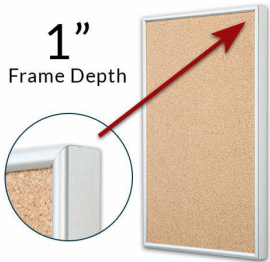

### Access Cork Board, 36" x 48" Open Face Classic Metal Framed Cork Bulletin Board

FOR CURRENT PRICING, VISIT THE ID # LISTED ABOVE  
FREE SHIPPING

#### Product Details

50+ Sizes  
Custom Sizes Also Available

- Access Cork Board™
- Large 36 x 48 Cork Board
- Open Face Metal Framed Cork Board
- Wall Mount Cork Bulletin Board
- Natural Tan Cork Board
- #15 frame Profile (3/8" Wide) borders the message display board
- Classic Picture Frame Style with Rounded Profile Top
- Metal Frame Profile: **3/8" Wide**
- Aluminum Frame
- 7 Popular Metal Frame Finishes
- Portrait and Landscape Sizes
- 36"x48" is the Outside Frame Dimension
- Overall Frame Depth: **1"**
- Applications: Announcement Board, Message Board, Notice Board
- Use Push Pins, Map Pins, or Tacks
- Pin Messages, Menus, Flyers, Photos, Other Info + Announcements
- **Optional** Fabric Cork Colors | Clear or Multi-Color Pushpins
- Hanging Hardware on the frame back for easy wall or ceiling mount.
- 36 x 48 Access Cork Board™ Open Face Display **for INDOOR use**
- Contact Us for Custom Corkboard Displays - Metal or Wood Framed

#### Ordering Options

- Fabric Covering over Cork bulletin board (see 6 colors below)
- Hard Plastic Push Pins: Clear or Multi-Color pins (100 per box)

**\*CUSTOM SIZES AVAILABLE | CALL US**

Model	Cork Board (Overall Frame Size)	Viewable Area	Orientation	Ships Via
OFCORKM-3648	36" x 48"	35 1/4" x 47 1/4"	Portrait or Landscape	FedEx