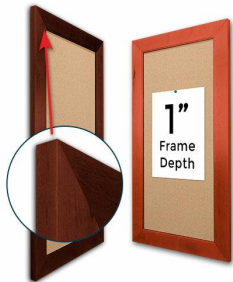

Access Cork Board, 22x36 Open Face BOLD WIDE WOOD Framed Cork Bulletin Board

FOR CURRENT PRICING, VISIT THE ID # LISTED ABOVE
FREE SHIPPING

Bold 2 3/4" Wide Wood Profile

Product Details

- 22x36 Access Cork Board, Open Face
- **Wood Framed Message Display Board**
- Open Face Corkboard
- **Bold Wide-Wood Frame**
- Wooden Picture Frame Style with Bold, Flat Face Profile
- **2 3/4" Wide Frame Profile**
- Natural Tan Pebble Cork Surface
- 7 Popular Natural Wood Stain Frame Finishes
- Wood Frame Profile: **2 3/4" Wide**
- Portrait and Landscape Sizes
- 22" x 36" refer to the Outside Frame Dimension
- Overall Frame Depth: 1"
- Ideal as a message board, notice board, announcement board
- Black PVC Backer is installed onto the backside of the frame to provide additional support to the bulletin board
- Hanging Hardware on the frame back for wall or ceiling mount.
- Optional Fabric Covered Cork Colors
- Optional Pushpins: Clear and Multi-Colored
- Access Bulletin Boards, Open Face Display Frames for INDOOR use

Ordering Options

- Frame Orientation: Portrait or Landscape
- Fabric Covering over Cork bulletin board (see 6 colors below)
- Hard Plastic Push Pins: Clear or Multi-Color pins (100 per box)

***CUSTOM SIZES AVAILABLE | CALL US**

Model	Cork Board (Overall Frame Size)	Viewable Area	Orientation	Ships Via
OFCORKWIDE-2236	22" x 36"	16 1/2" x 30 1/2"	Portrait or Landscape	FedEx