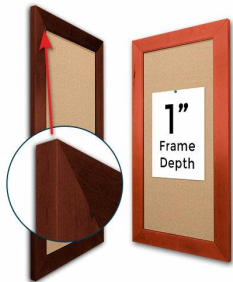

### Access Cork Board, 22x36 Open Face BOLD WIDE WOOD Framed Cork Bulletin Board

FOR CURRENT PRICING, VISIT THE ID # LISTED ABOVE  
FREE SHIPPING

Bold 2 3/4" Wide Wood Profile

#### Product Details

- 22x36 Access Cork Board, Open Face
- **Wood Framed Message Display Board**
- Open Face Corkboard
- **Bold Wide-Wood Frame**
- Wooden Picture Frame Style with Bold, Flat Face Profile
- **2 3/4" Wide Frame Profile**
- Natural Tan Pebble Cork Surface
- 7 Popular Natural Wood Stain Frame Finishes
- Wood Frame Profile: **2 3/4" Wide**
- Portrait and Landscape Sizes
- 22" x 36" refer to the Outside Frame Dimension
- Overall Frame Depth: 1"
- Ideal as a message board, notice board, announcement board
- Black PVC Backer is installed onto the backside of the frame to provide additional support to the bulletin board
- Hanging Hardware on the frame back for wall or ceiling mount.
- Optional Fabric Covered Cork Colors
- Optional Pushpins: Clear and Multi-Colored
- Access Bulletin Boards, Open Face Display Frames for INDOOR use

#### Ordering Options

- Frame Orientation: Portrait or Landscape
- Fabric Covering over Cork bulletin board (see 6 colors below)
- Hard Plastic Push Pins: Clear or Multi-Color pins (100 per box)

**\*CUSTOM SIZES AVAILABLE | CALL US**

| Model           | Cork Board (Overall Frame Size) | Viewable Area     | Orientation           | Ships Via |
|-----------------|---------------------------------|-------------------|-----------------------|-----------|
| OFCORKWIDE-2236 | 22" x 36"                       | 16 1/2" x 30 1/2" | Portrait or Landscape | FedEx     |