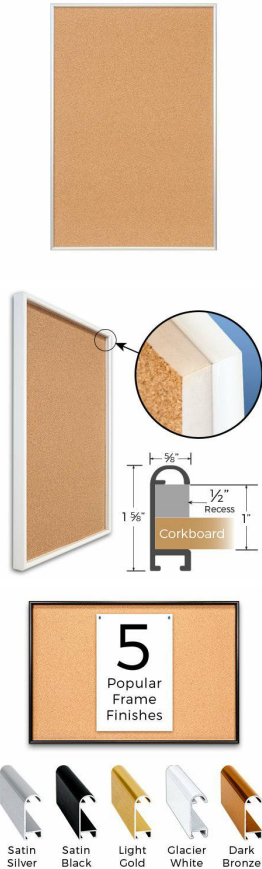

Access Cork Board, 30"x60" Open Face Recessed Shadow Box Style Designer #43 Metal Framed Recessed Cork Bulletin Board

FOR CURRENT PRICING, VISIT THE ID # LISTED ABOVE
FREE SHIPPING

Product Details

- Access Cork Board, 30" x 60" Cork Board
- Designer #43 Shadow Box Frame Style
- Recessed Shadow Box Display Frame
- Classic Round Top Picture Frame Profile Design
- Cork Board Recessed into Frame
- Open Face Aluminum Metal Frame
- Overall Frame Depth: 1 5/8"
- Wall Mount Cork Bulletin Board
- Natural Tan Cork Board
- #43 frame Profile (5/8" Wide) borders the cork display board
- Designer #43 Profile: 5/8" Wide
- 5 Popular Metal Frame Finishes
- Portrait and Landscape Sizes
- 30"x60" is the Outside Frame Dimension
- Use Push Pins, Map Pins or Tacks
- Pin Messages, Menus, Flyers, Photos, Other Info + Announcements
- Optional Fabric Cork Colors | Clear or Multi-Color Pushpins
- Hanging Hardware on the frame back for easy wall mount.
- 30 x 60 Access Cork Board, Recessed Shadowbox for INDOOR use
- Call for Custom Corkboard Displays - Metal or Wood Framed

Ordering Options

- Fabric Covering over Cork bulletin board (see 6 colors below)
- Hard Plastic Push Pins: Clear or Multi-Color pins (100 per box)

***CUSTOM SIZES AVAILABLE | CALL US**

Model	Cork Board (Overall Frame Size)	Viewable Area	Orientation	Ships Via
OFCORKM43-3060-S	30" x 60"	28 3/4" x 58 3/4"	Portrait or Landscape	FedEx