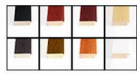

- Fabric Covering over Cork bulletin board (see 6 colors below)
- Hard Plastic Push Pins: Clear or Multi-Color pins (100 per box)

*CUSTOM SIZES AVAILABLE | CALL US

Header Details

- UPPERCASE Helvetica vinyl lettering
- Black lettering on a 5" white header (3" max text height)

IMPORTANT HEADER ORDERING DETAILS

Please type your message in the text box provided below.
We will try to keep your message on one line unless otherwise specified.
If we can't fit your message on one line we will center your copy on two lines. For the customer that needs a specific font, color or text positioning, you may call customer service with your requests.

ORDERING OPTIONS BELOW.
SELECT THE RIGHT OPTION FOR YOU, AND FOLLOW INSTRUCTIONS

STANDARD HEADER (No Charge)

Standard UPPERCASE Black Helvetica Lettering as detailed above.
Make sure to spell out your header in the empty **Text Box** above the Green ADD to CART button. Check your grammar & spelling!

LEAVE HEADER BLANK (No Charge)

For those customers that will be adding their own header, select this option. Make sure to enter **LEAVE BLANK** in the empty **Text Box** above the Green ADD to CART button.

CUSTOM HEADER / LOGO (+ $100.00)

This is for those customers that wish to send us a specific FONT, COLOR, or LOGO. Make sure to enter **CUSTOM LOGO** in the empty **Text Box** above the Green ADD to CART button. We will contact you once the order has been received to instruct you on how to submit the HI-Res EPS File to us.