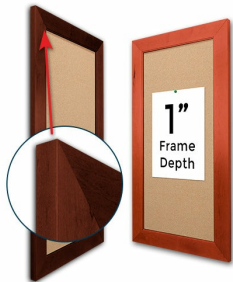

### Access Cork Board, 20x30 Open Face BOLD WIDE WOOD Framed Cork Bulletin Board

FOR CURRENT PRICING, VISIT THE ID # LISTED ABOVE  
FREE SHIPPING

Bold 2 3/4" Wide Wood Profile

#### Product Details

- 20x30 Access Cork Board, Open Face
- Wood Framed Message Display Board
- Open Face Corkboard
- Bold Wide-Wood Frame
- Wooden Picture Frame Style with Bold, Flat Face Profile
- 2 3/4" Wide Frame Profile
- Natural Tan Pebble Cork Surface
- 7 Popular Natural Wood Stain Frame Finishes
- Wood Frame Profile: 2 3/4" Wide
- Portrait and Landscape Sizes
- 20" x 30" refer to the Outside Frame Dimension
- Overall Frame Depth: 1"
- Ideal as a message board, notice board, announcement board
- Black PVC Backer is installed onto the backside of the frame to provide additional support to the bulletin board
- Hanging Hardware on the frame back for wall or ceiling mount.
- Optional Fabric Covered Cork Colors
- Optional Pushpins: Clear and Multi-Colored
- Access Bulletin Boards, Open Face Display Frames for INDOOR use

#### Ordering Options

- Frame Orientation: Portrait or Landscape
- Fabric Covering over Cork bulletin board (see 6 colors below)
- Hard Plastic Push Pins: Clear or Multi-Color pins (100 per box)

**\*CUSTOM SIZES AVAILABLE | CALL US**

Model	Cork Board (Overall Frame Size)	Viewable Area	Orientation	Ships Via
OFCORKWIDE-2030	20" x 30"	14 1/2" x 24 1/2"	Portrait or Landscape	FedEx