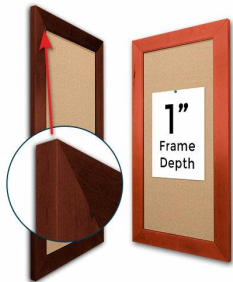

Access Cork Board, 20x30 Open Face BOLD WIDE WOOD Framed Cork Bulletin Board

FOR CURRENT PRICING, VISIT THE ID # LISTED ABOVE
FREE SHIPPING

Bold 2 3/4" Wide Wood Profile

Product Details

- 20x30 Access Cork Board, Open Face
- Wood Framed Message Display Board
- Open Face Corkboard
- Bold Wide-Wood Frame
- Wooden Picture Frame Style with Bold, Flat Face Profile
- 2 3/4" Wide Frame Profile
- Natural Tan Pebble Cork Surface
- 7 Popular Natural Wood Stain Frame Finishes
- Wood Frame Profile: 2 3/4" Wide
- Portrait and Landscape Sizes
- 20" x 30" refer to the Outside Frame Dimension
- Overall Frame Depth: 1"
- Ideal as a message board, notice board, announcement board
- Black PVC Backer is installed onto the backside of the frame to provide additional support to the bulletin board
- Hanging Hardware on the frame back for wall or ceiling mount.
- Optional Fabric Covered Cork Colors
- Optional Pushpins: Clear and Multi-Colored
- Access Bulletin Boards, Open Face Display Frames for INDOOR use

Ordering Options

- Frame Orientation: Portrait or Landscape
- Fabric Covering over Cork bulletin board (see 6 colors below)
- Hard Plastic Push Pins: Clear or Multi-Color pins (100 per box)

***CUSTOM SIZES AVAILABLE | CALL US**

Model	Cork Board (Overall Frame Size)	Viewable Area	Orientation	Ships Via
OFCORKWIDE-2030	20" x 30"	14 1/2" x 24 1/2"	Portrait or Landscape	FedEx