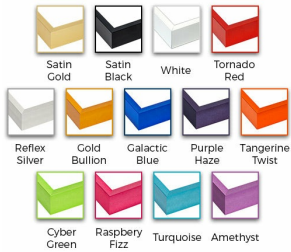

Access Cork Board, Open Face 12 x 12 Colorful Metal Framed Bulletin Boards

FOR CURRENT PRICING, VISIT THE ID # LISTED ABOVE
FREE SHIPPING

Variety of Frame Colors

Product Details

- **Colorful Framed Access Cork Boards**
- **12" x 12" Cork Board**
- Open Face Colorful Metal Framed Cork Board
- Natural Tan Board
- Metal Frame Profile: **7/16" Wide** ()
- Classic Metal Picture Frame Style with Flat Top Face Profile
- Sleek Design Aluminum Frame
- **12+** Colorful Metal Frame Finishes
- **Square Size**
- **12"x12"** is the Outside Frame Dimension
- Overall Frame Depth: **1 5/16"**
- **Perfect for Business, Office or Home Use**
- Optional: Colorful Fabric Covered Cork
- Hanging Hardware on the frame back for easy wall mounting
- Use push pins, tacks or map pins for posting materials
- Call for custom Cork Board Sizes, Frame Styles, Fabrics
- Access Cork Boards Open Face **12 x 12** Display **for INDOOR use only**

Ordering Options

- Frame Orientation: Square
- Fabric Covering over Cork Bulletin Board (see 20+ colors below)
- Hard Plastic Push Pins: Clear or Multi-Color pins (100 per box)

Model	Cork Board (Overall Frame Size)	Viewable Area	Orientation	Ship Wt.
OFCORKM117-2424	24" x 24"	23 1/8" x 23 1/8"	Square	6 LBS