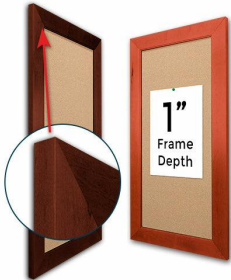

Access Cork Board, 36x72 Open Face BOLD WIDE WOOD Framed Cork Bulletin Board

FOR CURRENT PRICING, VISIT THE ID # LISTED ABOVE
FREE SHIPPING

Product Details

Bold 2 3/4" Wide Wood Profile

- 36x72 Access Cork Board, Open Face
- Wood Framed Message Display Board
- Open Face Corkboard
- Bold Wide-Wood Frame
- Wooden Picture Frame Style with Bold, Flat Face Profile
- 2 3/4" Wide Frame Profile
- Natural Tan Pebble Cork Surface
- 7 Popular Natural Wood Stain Frame Finishes
- Wood Frame Profile: 2 3/4" Wide
- Portrait and Landscape Sizes
- 36" x 72" refer to the Outside Frame Dimension
- Overall Frame Depth: 1"
- Ideal as a message board, notice board, announcement board
- Black PVC Backer is installed onto the backside of the frame to provide additional support to the bulletin board
- Hanging Hardware on the frame back for wall or ceiling mount.
- Optional Fabric Covered Cork Colors
- Optional Pushpins: Clear and Multi-Colored
- Access Bulletin Boards, Open Face Display Frames for INDOOR use

Ordering Options

- Frame Orientation: Portrait or Landscape
- Fabric Covering over Cork bulletin board (see 6 colors below)
- Hard Plastic Push Pins: Clear or Multi-Color pins (100 per box)

***CUSTOM SIZES AVAILABLE | CALL US**

| Model | Cork Board (Overall Frame Size) | Viewable Area | Orientation | Ships Via |
|-----------------|---------------------------------|-------------------|-----------------------|-----------|
| OFCORKWIDE-3672 | 36" x 72" | 30 1/2" x 66 1/2" | Portrait or Landscape | FedEx |