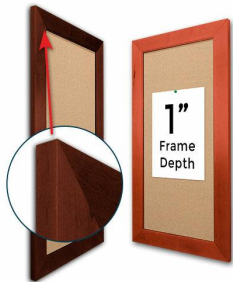

### Access Cork Board™, 20x20 Open Face BOLD WIDE WOOD Framed Cork Bulletin Board

FOR CURRENT PRICING, VISIT THE ID # LISTED ABOVE  
FREE SHIPPING

Bold 2 3/4" Wide Wood Profile

#### Product Details

- 20x20 Access Cork Board™
- Wood Framed Message Display Board
- Open Face Corkboard
- Bold Wide-Wood Frame
- Wooden Picture Frame Style with Bold, Flat Face Profile
- 2 3/4" Wide Frame Profile
- Natural Tan Pebble Cork Surface
- 7 Popular Natural Wood Stain Frame Finishes
- Wood Frame Profile: 2 3/4" Wide
- Square Sizes
- 20" x 20" refer to the Outside Frame Dimension
- Overall Frame Depth: 1"
- Ideal as a message board, notice board, announcement board
- Black PVC Backer is installed onto the backside of the frame to provide additional support to the bulletin board
- Hanging Hardware on the frame back for wall or ceiling mount.
- Optional Fabric Covered Cork Colors
- Optional Pushpins: Clear and Multi-Colored
- Access Bulletin Boards, Open Face Display Frames for INDOOR use

#### Ordering Options

- Frame Orientation: Square
- Fabric Covering over Cork bulletin board
- Hard Plastic Push Pins: Clear or Multi-Color pins (100 per box)

Model	Cork Board (Overall Frame Size)	Viewable Area	Orientation	Ships Via
OFCORKWIDE-2020	20" x 20"	14 1/2" x 14 1/2"	Square	FedEx