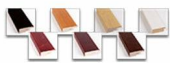

Access Cork Board, 30x60 Open Face BOLD WIDE WOOD Framed Cork Bulletin Board

FOR CURRENT PRICING, VISIT THE ID # LISTED ABOVE
FREE SHIPPING

Product Details

- **30x60 Access Cork Board**
- **Wood Framed Message Display Board**
- Open Face Corkboard
- **Bold Wide-Wood Frame**
- Wooden Picture Frame Style with Bold, Flat Face Profile
- **2 3/4" Wide Frame Profile**
- Natural Tan Pebble Cork Surface
- 7 Popular Natural Wood Stain Frame Finishes
- **Wood Frame Profile: 2 3/4" Wide**
- **Portrait and Landscape Sizes**
- **30" x 60" refer to the Outside Frame Dimension**
- Overall Frame Depth: **1"**
- Ideal as a message board, notice board, announcement board
- Black PVC Backer is installed onto the backside of the frame to provide additional support to the bulletin board
- Hanging Hardware on the frame back for wall or ceiling mount.
- Optional Fabric Covered Cork Colors
- Optional Pushpins: Clear and Multi-Colored
- Access Bulletin Boards, Open Face Display Frames for INDOOR use

Ordering Options

- Frame Orientation: Portrait or Landscape
- Fabric Covering over Cork bulletin board (see 6 colors below)
- Hard Plastic Push Pins: Clear or Multi-Color pins (100 per box)

***CUSTOM SIZES AVAILABLE | CALL US**