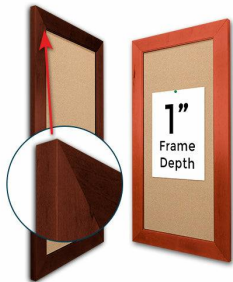

Access Cork Board, 30x60 Open Face BOLD WIDE WOOD Framed Cork Bulletin Board

FOR CURRENT PRICING, VISIT THE ID # LISTED ABOVE
FREE SHIPPING

Product Details

- **30x60 Access Cork Board**
- **Wood Framed Message Display Board**
- Open Face Corkboard
- **Bold Wide-Wood Frame**
- Wooden Picture Frame Style with Bold, Flat Face Profile
- **2 3/4" Wide Frame Profile**
- Natural Tan Pebble Cork Surface
- 7 Popular Natural Wood Stain Frame Finishes
- **Wood Frame Profile: 2 3/4" Wide**
- **Portrait and Landscape Sizes**
- **30" x 60" refer to the Outside Frame Dimension**
- Overall Frame Depth: **1"**
- Ideal as a message board, notice board, announcement board
- Black PVC Backer is installed onto the backside of the frame to provide additional support to the bulletin board
- Hanging Hardware on the frame back for wall or ceiling mount.
- Optional Fabric Covered Cork Colors
- Optional Pushpins: Clear and Multi-Colored
- Access Bulletin Boards, Open Face Display Frames for INDOOR use

Ordering Options

- Frame Orientation: Portrait or Landscape
- Fabric Covering over Cork bulletin board (see 6 colors below)
- Hard Plastic Push Pins: Clear or Multi-Color pins (100 per box)

***CUSTOM SIZES AVAILABLE | CALL US**

Model	Cork Board (Overall Frame Size)	Viewable Area	Orientation	Ships Via
OFCORKWIDE-3060	30" x 60"	24 1/2" x 54 1/2"	Portrait or Landscape	FedEx