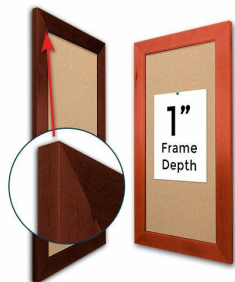

Access Cork Board, 30x48 Open Face BOLD WIDE WOOD Framed Cork Bulletin Board

FOR CURRENT PRICING, VISIT THE ID # LISTED ABOVE
FREE SHIPPING

Product Details

- **30x48 Access Cork Board**
- **Wood Framed Message Display Board**
- Open Face Corkboard
- **Bold Wide-Wood Frame**
- Wooden Picture Frame Style with Bold, Flat Face Profile
- **2 3/4" Wide Frame Profile**
- Natural Tan Pebble Cork Surface
- **7 Popular Natural Wood Stain Frame Finishes**
- **Wood Frame Profile: 2 3/4" Wide**
- **Portrait and Landscape Sizes**
- **30" x 48" refer to the Outside Frame Dimension**
- Overall Frame Depth: **1"**
- Ideal as a message board, notice board, announcement board
- Black PVC Backer is installed onto the backside of the frame to provide additional support to the bulletin board
- Hanging Hardware on the frame back for wall or ceiling mount.
- Optional Fabric Covered Cork Colors
- Optional Pushpins: Clear and Multi-Colored
- Access Bulletin Boards, Open Face Display Frames for INDOOR use

Ordering Options

- Frame Orientation: Portrait or Landscape
- Fabric Covering over Cork bulletin board (see 6 colors below)
- Hard Plastic Push Pins: Clear or Multi-Color pins (100 per box)

***CUSTOM SIZES AVAILABLE | CALL US**

Model	Cork Board (Overall Frame Size)	Viewable Area	Orientation	Ships Via
OFCORKWIDE-3048	30" x 48"	24 1/2" x 42 1/2"	Portrait or Landscape	FedEx