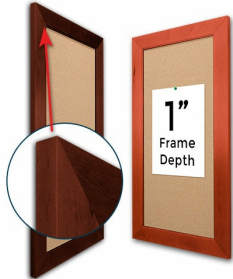

Access Cork Board, 30x48 Open Face BOLD WIDE WOOD Framed Cork Bulletin Board

FOR CURRENT PRICING, VISIT THE ID # LISTED ABOVE
FREE SHIPPING

Product Details

- **30x48 Access Cork Board**
- **Wood Framed Message Display Board**
- Open Face Corkboard
- **Bold Wide-Wood Frame**
- Wooden Picture Frame Style with Bold, Flat Face Profile
- **2 3/4" Wide Frame Profile**
- Natural Tan Pebble Cork Surface
- 7 Popular Natural Wood Stain Frame Finishes
- **Wood Frame Profile: 2 3/4" Wide**
- **Portrait and Landscape Sizes**
- **30" x 48" refer to the Outside Frame Dimension**
- Overall Frame Depth: **1"**
- Ideal as a message board, notice board, announcement board
- Black PVC Backer is installed onto the backside of the frame to provide additional support to the bulletin board
- Hanging Hardware on the frame back for wall or ceiling mount.
- Optional Fabric Covered Cork Colors
- Optional Pushpins: Clear and Multi-Colored
- Access Bulletin Boards, Open Face Display Frames **for INDOOR use**

Ordering Options

- Frame Orientation: Portrait or Landscape
- Fabric Covering over Cork bulletin board (see 6 colors below)
- Hard Plastic Push Pins: Clear or Multi-Color pins (100 per box)

***CUSTOM SIZES AVAILABLE | CALL US**

Model	Cork Board (Overall Frame Size)	Viewable Area	Orientation	Ships Via
OFCORKWIDE-3048	30" x 48"	24 1/2" x 42 1/2"	Portrait or Landscape	FedEx