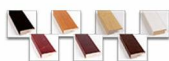

Access Cork Board, 30x48 Open Face BOLD WIDE WOOD Framed Cork Bulletin Board

FOR CURRENT PRICING, VISIT THE ID # LISTED ABOVE
FREE SHIPPING

Product Details

- **30x48 Access Cork Board**
- **Wood Framed Message Display Board**
- Open Face Corkboard
- **Bold Wide-Wood Frame**
- Wooden Picture Frame Style with Bold, Flat Face Profile
- **2 3/4" Wide Frame Profile**
- Natural Tan Pebble Cork Surface
- **7 Popular Natural Wood Stain Frame Finishes**
- **Wood Frame Profile: 2 3/4" Wide**
- **Portrait and Landscape Sizes**
- **30" x 48" refer to the Outside Frame Dimension**
- Overall Frame Depth: **1"**
- Ideal as a message board, notice board, announcement board
- Black PVC Backer is installed onto the backside of the frame to provide additional support to the bulletin board
- Hanging Hardware on the frame back for wall or ceiling mount.
- Optional Fabric Covered Cork Colors
- Optional Pushpins: Clear and Multi-Colored
- Access Bulletin Boards, Open Face Display Frames for INDOOR use

Ordering Options

- Frame Orientation: Portrait or Landscape
- Fabric Covering over Cork bulletin board (see 6 colors below)
- Hard Plastic Push Pins: Clear or Multi-Color pins (100 per box)

***CUSTOM SIZES AVAILABLE | CALL US**