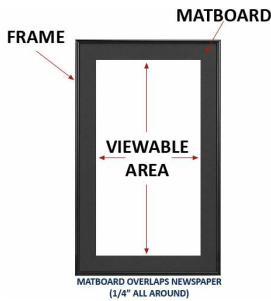

Newspaper Sizes

- Plain Dealer
- Boston Globe
- Chicago Tribune
- Los Angeles Times
- New York Times
- USA Today
- Wall Street Journal
- Washington Post

**DON'T SEE YOUR NEWSPAPER?...CALL US WITH YOUR LOCAL
NEWSPAPER & SIZE AND WE WILL BUILD IT FOR YOU.**

Ordering Options

- Matboard Colors
- Backing Board: Choose to upgrade your backer to Acid Free Foamboard

Acrylic Window

- **Clear Acrylic (Standard...Included in Price)**
  - Strong lightweight acrylic provides a clear viewing window
- **Non-Glare (See Pricing)**
  - Reduces glare from natural or artificial light
- **Break Resistant (See Pricing)**
  - High Impact acrylic, perfect for high traffic or public environments
- **Ultra Violet Filter Conservation Grade (See Pricing)**
  - Protects against fading, yellowing, loss of value

IMPORTANT - We Need Your Newspaper Size

IMPORTANT! WE NEED YOUR NEWSPAPER SIZE

Newspaper sizes are constantly changing in this day and age. For that reason we require you to measure your newspaper and provide the **EXACT** dimensions (Width x Height)

When ordering the Newspaper Frame below, make sure to provide your **EXACT** newspaper measurements into the blank text box labeled: **"Enter Your EXACT Newspaper Size"**
This is the size we will build the newspaper frame for.

ANY QUESTIONS...LET US KNOW!!!