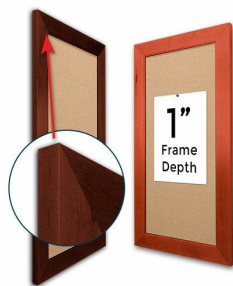

Access Cork Board, 16x24 Open Face BOLD WIDE WOOD Framed Cork Bulletin Board

FOR CURRENT PRICING, VISIT THE ID # LISTED ABOVE
FREE SHIPPING

Bold 2 3/4" Wide Wood Profile

Product Details

- 16x24 Access Cork Board, 16x24
- Wood Framed Message Display Board
- Open Face Corkboard
- Bold Wide-Wood Frame
- Wooden Picture Frame Style with Bold, Flat Face Profile
- 2 3/4" Wide Frame Profile
- Natural Tan Pebble Cork Surface
- 7 Popular Natural Wood Stain Frame Finishes
- Wood Frame Profile: 2 3/4" Wide
- Portrait and Landscape Sizes
- 16" x 24" refer to the Outside Frame Dimension
- Overall Frame Depth: 1"
- Ideal as a message board, notice board, announcement board
- Black PVC Backer is installed onto the backside of the frame to provide additional support to the bulletin board
- Hanging Hardware on the frame back for wall or ceiling mount.
- Optional Fabric Covered Cork Colors
- Optional Pushpins: Clear and Multi-Colored
- Access Bulletin Boards, Open Face Display Frames for INDOOR use

Ordering Options

- Frame Orientation: Portrait or Landscape
- Fabric Covering over Cork bulletin board (see 6 colors below)
- Hard Plastic Push Pins: Clear or Multi-Color pins (100 per box)

***CUSTOM SIZES AVAILABLE | CALL US**

Model	Cork Board (Overall Frame Size)	Viewable Area	Orientation	Ships Via
OFCORKWIDE-1624	16" x 24"	10 1/2" x 18 1/2"	Portrait or Landscape	FedEx