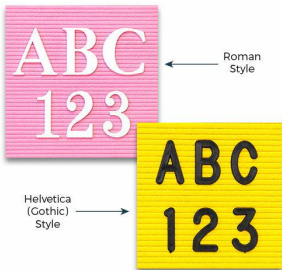

### Open Face Pink Letter Board / Lemon Yellow Felt Letterboard 14x14 Aluminum Frame

FOR CURRENT PRICING, VISIT THE ID # LISTED ABOVE

#### Product Details

- **Felt Letter Board**
- Choose Pink Letter Board or Lemon Yellow Letter Board
- Overall Felt Letter Board Size: **14 x 14**
- Overall Depth: **1/2"**
- Silver aluminum trim (3/4" wide) borders the felt letter board
- Felt letterboard with 1/4" grooves allows for easy letter and number insertion
- **3/4" White Helvetica letters and numbers included (290 Characters)**
- Hanging Hardware is riveted onto the back for easy wall or ceiling mount
- **14" x 14"** Open Face letter board displays for **INDOOR use only**
- **Optional Black and White Plastic Lettersets in a Variety of Sizes**
- **Call to Customize Open Face Framed Letter Boards**

#### Ordering Options

- Optional colors for felt letterboard panel
- Optional letter & character sets (**1/2", 3/4", 1", 2", 3"**)

Model	Overall Letter Board Size	Ships Via	Shipping Weight
OFLBFYP-1620	16" x 20"	UPS	9