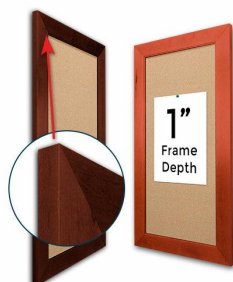

### Access Cork Board, 36x84 Open Face BOLD WIDE WOOD Framed Cork Bulletin Board

FOR CURRENT PRICING, VISIT THE ID # LISTED ABOVE

#### Product Details

Bold 2 3/4" Wide Wood Profile

- 36x84 Access Cork Board, Open Face
- Wood Framed Message Display Board
- Open Face Corkboard
- Bold Wide-Wood Frame
- Wooden Picture Frame Style with Bold, Flat Face Profile
- 2 3/4" Wide Frame Profile
- Natural Tan Pebble Cork Surface
- 7 Popular Natural Wood Stain Frame Finishes
- Wood Frame Profile: 2 3/4" Wide
- Portrait and Landscape Sizes
- 36" x 84" refer to the Outside Frame Dimension
- Overall Frame Depth: 1"
- Ideal as a message board, notice board, announcement board
- Black PVC Backer is installed onto the backside of the frame to provide additional support to the bulletin board
- Hanging Hardware on the frame back for wall or ceiling mount.
- Optional Fabric Covered Cork Colors
- Optional Pushpins: Clear and Multi-Colored
- Access Bulletin Boards, Open Face Display Frames for INDOOR use

#### Ordering Options

- Frame Orientation: Portrait or Landscape
- Fabric Covering over Cork bulletin board (see 6 colors below)
- Hard Plastic Push Pins: Clear or Multi-Color pins (100 per box)

**\*CUSTOM SIZES AVAILABLE | CALL US**

Model	Cork Board (Overall Frame Size)	Viewable Area	Orientation	Ships Via
OFCORKWIDE-3684	36" x 84"	30 1/2" x 78 1/2"	Portrait or Landscape	Freight