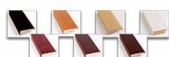

### Access Cork Board, 36x84 Open Face BOLD WIDE WOOD Framed Cork Bulletin Board

FOR CURRENT PRICING, VISIT THE ID # LISTED ABOVE

#### Product Details

Bold 2 3/4" Wide Wood Profile

- 36x84 Access Cork Board, Open Face
- Wood Framed Message Display Board
- Open Face Corkboard
- Bold Wide-Wood Frame
- Wooden Picture Frame Style with Bold, Flat Face Profile
- 2 3/4" Wide Frame Profile
- Natural Tan Pebble Cork Surface
- 7 Popular Natural Wood Stain Frame Finishes
- Wood Frame Profile: 2 3/4" Wide
- Portrait and Landscape Sizes
- 36" x 84" refer to the Outside Frame Dimension
- Overall Frame Depth: 1"
- Ideal as a message board, notice board, announcement board
- Black PVC Backer is installed onto the backside of the frame to provide additional support to the bulletin board
- Hanging Hardware on the frame back for wall or ceiling mount.
- Optional Fabric Covered Cork Colors
- Optional Pushpins: Clear and Multi-Colored
- Access Bulletin Boards, Open Face Display Frames for INDOOR use

#### Ordering Options

- Frame Orientation: Portrait or Landscape
- Fabric Covering over Cork bulletin board (see 6 colors below)
- Hard Plastic Push Pins: Clear or Multi-Color pins (100 per box)

**\*CUSTOM SIZES AVAILABLE | CALL US**