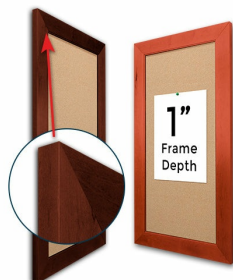

Access Cork Board, 36x84 Open Face BOLD WIDE WOOD Framed Cork Bulletin Board

FOR CURRENT PRICING, VISIT THE ID # LISTED ABOVE

Product Details

Bold 2 3/4" Wide Wood Profile

- 36x84 Access Cork Board, Open Face
- Wood Framed Message Display Board
- Open Face Corkboard
- Bold Wide-Wood Frame
- Wooden Picture Frame Style with Bold, Flat Face Profile
- 2 3/4" Wide Frame Profile
- Natural Tan Pebble Cork Surface
- 7 Popular Natural Wood Stain Frame Finishes
- Wood Frame Profile: 2 3/4" Wide
- Portrait and Landscape Sizes
- 36" x 84" refer to the Outside Frame Dimension
- Overall Frame Depth: 1"
- Ideal as a message board, notice board, announcement board
- Black PVC Backer is installed onto the backside of the frame to provide additional support to the bulletin board
- Hanging Hardware on the frame back for wall or ceiling mount.
- Optional Fabric Covered Cork Colors
- Optional Pushpins: Clear and Multi-Colored
- Access Bulletin Boards, Open Face Display Frames for INDOOR use

Ordering Options

- Frame Orientation: Portrait or Landscape
- Fabric Covering over Cork bulletin board (see 6 colors below)
- Hard Plastic Push Pins: Clear or Multi-Color pins (100 per box)

***CUSTOM SIZES AVAILABLE | CALL US**

Model	Cork Board (Overall Frame Size)	Viewable Area	Orientation	Ships Via
OFCORKWIDE-3684	36" x 84"	30 1/2" x 78 1/2"	Portrait or Landscape	Freight