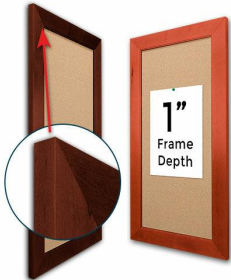

Access Cork Board, 30x30 Open Face BOLD WIDE WOOD Framed Cork Bulletin Board

FOR CURRENT PRICING, VISIT THE ID # LISTED ABOVE
FREE SHIPPING

Product Details

Bold 2 3/4" Wide Wood Profile

- 30x30 Access Cork Board, Open Face
- Wood Framed Message Display Board
- Open Face Corkboard
- Bold Wide-Wood Frame
- Wooden Picture Frame Style with Bold, Flat Face Profile
- 2 3/4" Wide Frame Profile
- Natural Tan Pebble Cork Surface
- 7 Popular Natural Wood Stain Frame Finishes
- Wood Frame Profile: 2 3/4" Wide
- Square Sizes
- 30" x 30" refer to the Outside Frame Dimension
- Overall Frame Depth: 1"
- Ideal as a message board, notice board, announcement board
- Black PVC Backer is installed onto the backside of the frame to provide additional support to the bulletin board
- Hanging Hardware on the frame back for wall or ceiling mount.
- Optional Fabric Covered Cork Colors
- Optional Pushpins: Clear and Multi-Colored
- Access Bulletin Boards, Open Face Display Frames for INDOOR use

Ordering Options

- Frame Orientation: Square
- Fabric Covering over Cork bulletin board (see 6 colors below)
- Hard Plastic Push Pins: Clear or Multi-Color pins (100 per box)

***CUSTOM SIZES AVAILABLE | CALL US**

Model	Cork Board (Overall Frame Size)	Viewable Area	Orientation	Ships Via
OFCORKWIDE-3030	30" x 30"	24 1/2" x 24 1/2"	Square	FedEx