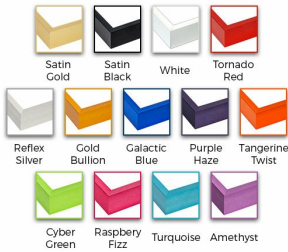

Access Cork Board, Open Face 24 x 24 Colorful Metal Framed Bulletin Boards

FOR CURRENT PRICING, VISIT THE ID # LISTED ABOVE
FREE SHIPPING

Variety of Frame Colors

Product Details

- **Colorful Framed Access Cork Boards**
- **24" x 24" Cork Board**
- Open Face Colorful Metal Framed Cork Board
- Natural Tan Board
- Metal Frame Profile: **7/16" Wide ()**
- Classic Metal Picture Frame Style with Flat Top Face Profile
- Sleek Design Aluminum Frame
- **12+** Colorful Metal Frame Finishes
- **Square Size**
- **24"x24"** is the Outside Frame Dimension
- Overall Frame Depth: **1 5/16"**
- **Perfect for Business, Office or Home Use**
- Optional: Colorful Fabric Covered Cork
- Hanging Hardware on the frame back for easy wall mounting
- Use push pins, tacks or map pins for posting materials
- Call for custom Cork Board Sizes, Frame Styles, Fabrics
- Access Cork Boards Open Face 24 x 24 Display **for INDOOR use only**

Ordering Options

- Frame Orientation: Square
- Fabric Covering over Cork Bulletin Board (see 20+ colors below)
- Hard Plastic Push Pins: Clear or Multi-Color pins (100 per box)

Model	Cork Board (Overall Frame Size)	Viewable Area	Orientation	Ship Wt.
OFCORKM117-2424	24" x 24"	23 1/8" x 23 1/8"	Square	6 LBS