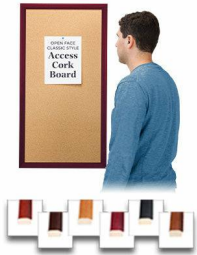

22 x 28 Access Cork Board, Open Face Wood 353 Framed Bulletin Board

FOR CURRENT PRICING, VISIT THE ID # LISTED ABOVE
FREE SHIPPING

Product Details

- Access Cork Boards, Open Face
- 22" x 28" Wooden Message Display Board
- Classic #353 Wood Frame
- Wooden Picture Frame Style with 3-Step Profile
- Natural Tan Pebble Cork Surface
- Wood Frame Profile: 1 3/8" Wide ()
- Overall Wood Frame Depth: 1 1/8"
- Natural Wood Stained Frame
- 6 Popular Wood Stain Frame Finishes
- Portrait and Landscape Sizes
- 22" x 28" is the Outside Frame Dimension
- Ideal as a message board, notice board, announcement board
- Hanging Hardware on the frame back for wall or ceiling mount.
- Optional Fabric Covered Cork Colors
- Optional Pushpins: Clear and Multi-Colored
- 22"x28" Access Cork Boards Open Face Display Frame for INDOOR use

Available
in Both
Orientations

Ordering Options

- Fabric Covering over Cork bulletin board (see 6 colors below)
- Hard Plastic Push Pins: Clear or Multi-Color pins (100 per box)

***CUSTOM SIZES AVAILABLE | CALL US**