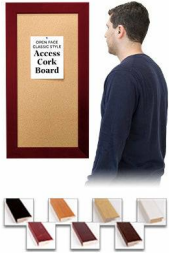

Access Cork Board, 24x30 Open Face BOLD WIDE WOOD Framed Cork Bulletin Board

FOR CURRENT PRICING, VISIT THE ID # LISTED ABOVE
FREE SHIPPING

Product Details

- 24x30 Access Cork Board, Open Face
- Wood Framed Message Display Board
- Open Face Corkboard
- Bold Wide-Wood Frame
- Wooden Picture Frame Style with Bold, Flat Face Profile
- 2 3/4" Wide Frame Profile
- Natural Tan Pebble Cork Surface
- 7 Popular Natural Wood Stain Frame Finishes
- Wood Frame Profile: 2 3/4" Wide
- Portrait and Landscape Sizes
- 24" x 30" refer to the Outside Frame Dimension
- Overall Frame Depth: 1"
- Ideal as a message board, notice board, announcement board
- Black PVC Backer is installed onto the backside of the frame to provide additional support to the bulletin board
- Hanging Hardware on the frame back for wall or ceiling mount.
- Optional Fabric Covered Cork Colors
- Optional Pushpins: Clear and Multi-Colored
- Access Bulletin Boards, Open Face Display Frames for INDOOR use

Ordering Options

- Frame Orientation: Portrait or Landscape
- Fabric Covering over Cork bulletin board (see 6 colors below)
- Hard Plastic Push Pins: Clear or Multi-Color pins (100 per box)

***CUSTOM SIZES AVAILABLE | CALL US**