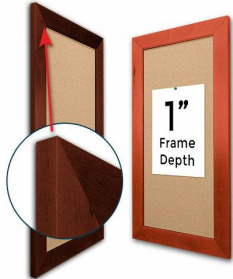

Access Cork Board, 24x30 Open Face BOLD WIDE WOOD Framed Cork Bulletin Board

FOR CURRENT PRICING, VISIT THE ID # LISTED ABOVE
FREE SHIPPING

Product Details

- 24x30 Access Cork Board, Open Face
- Wood Framed Message Display Board
- Open Face Corkboard
- Bold Wide-Wood Frame
- Wooden Picture Frame Style with Bold, Flat Face Profile
- 2 3/4" Wide Frame Profile
- Natural Tan Pebble Cork Surface
- 7 Popular Natural Wood Stain Frame Finishes
- Wood Frame Profile: 2 3/4" Wide
- Portrait and Landscape Sizes
- 24" x 30" refer to the Outside Frame Dimension
- Overall Frame Depth: 1"
- Ideal as a message board, notice board, announcement board
- Black PVC Backer is installed onto the backside of the frame to provide additional support to the bulletin board
- Hanging Hardware on the frame back for wall or ceiling mount.
- Optional Fabric Covered Cork Colors
- Optional Pushpins: Clear and Multi-Colored
- Access Bulletin Boards, Open Face Display Frames for INDOOR use

Ordering Options

- Frame Orientation: Portrait or Landscape
- Fabric Covering over Cork bulletin board (see 6 colors below)
- Hard Plastic Push Pins: Clear or Multi-Color pins (100 per box)

***CUSTOM SIZES AVAILABLE | CALL US**

Model	Cork Board (Overall Frame Size)	Viewable Area	Orientation	Ships Via
OFCORKWIDE-2430	24" x 30"	18 1/2" x 24 1/2"	Portrait or Landscape	FedEx