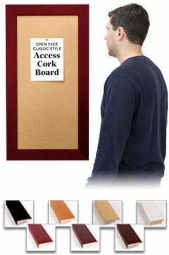

Access Cork Board, 24x30 Open Face BOLD WIDE WOOD Framed Cork Bulletin Board

FOR CURRENT PRICING, VISIT THE ID # LISTED ABOVE
FREE SHIPPING

Product Details

- 24x30 Access Cork Board, Open Face
- Wood Framed Message Display Board
- Open Face Corkboard
- Bold Wide-Wood Frame
- Wooden Picture Frame Style with Bold, Flat Face Profile
- 2 3/4" Wide Frame Profile
- Natural Tan Pebble Cork Surface
- 7 Popular Natural Wood Stain Frame Finishes
- Wood Frame Profile: 2 3/4" Wide
- Portrait and Landscape Sizes
- 24" x 30" refer to the Outside Frame Dimension
- Overall Frame Depth: 1"
- Ideal as a message board, notice board, announcement board
- Black PVC Backer is installed onto the backside of the frame to provide additional support to the bulletin board
- Hanging Hardware on the frame back for wall or ceiling mount.
- Optional Fabric Covered Cork Colors
- Optional Pushpins: Clear and Multi-Colored
- Access Bulletin Boards, Open Face Display Frames for INDOOR use

Ordering Options

- Frame Orientation: Portrait or Landscape
- Fabric Covering over Cork bulletin board (see 6 colors below)
- Hard Plastic Push Pins: Clear or Multi-Color pins (100 per box)

***CUSTOM SIZES AVAILABLE | CALL US**