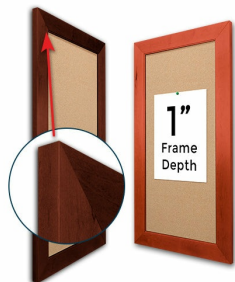

Access Cork Board, 24x30 Open Face BOLD WIDE WOOD Framed Cork Bulletin Board

FOR CURRENT PRICING, VISIT THE ID # LISTED ABOVE
FREE SHIPPING

Product Details

- 24x30 Access Cork Board, 24x30 Open Face BOLD WIDE WOOD Framed Cork Bulletin Board
- Open Face Corkboard
- Bold Wide-Wood Frame
- Wooden Picture Frame Style with Bold, Flat Face Profile
- 2 3/4" Wide Frame Profile
- Natural Tan Pebble Cork Surface
- 7 Popular Natural Wood Stain Frame Finishes
- Wood Frame Profile: 2 3/4" Wide
- Portrait and Landscape Sizes
- 24" x 30" refer to the Outside Frame Dimension
- Overall Frame Depth: 1"
- Ideal as a message board, notice board, announcement board
- Black PVC Backer is installed onto the backside of the frame to provide additional support to the bulletin board
- Hanging Hardware on the frame back for wall or ceiling mount.
- Optional Fabric Covered Cork Colors
- Optional Pushpins: Clear and Multi-Colored
- Access Bulletin Boards, Open Face Display Frames for INDOOR use

Ordering Options

- Frame Orientation: Portrait or Landscape
- Fabric Covering over Cork bulletin board (see 6 colors below)
- Hard Plastic Push Pins: Clear or Multi-Color pins (100 per box)

***CUSTOM SIZES AVAILABLE | CALL US**

Model	Cork Board (Overall Frame Size)	Viewable Area	Orientation	Ships Via
OFCORKWIDE-2430	24" x 30"	18 1/2" x 24 1/2"	Portrait or Landscape	FedEx