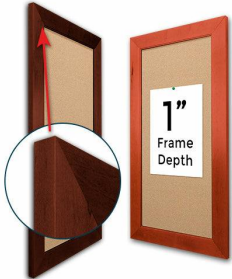

Access Cork Board, 24x42 Open Face BOLD WIDE WOOD Framed Cork Bulletin Board

FOR CURRENT PRICING, VISIT THE ID # LISTED ABOVE
FREE SHIPPING

Product Details

- **24x42 Access Cork Board, Open Face**
- **Wood Framed Message Display Board**
- Open Face Corkboard
- **Bold Wide-Wood Frame**
- Wooden Picture Frame Style with Bold, Flat Face Profile
- **2 3/4" Wide Frame Profile**
- Natural Tan Pebble Cork Surface
- 7 Popular Natural Wood Stain Frame Finishes
- **Wood Frame Profile: 2 3/4" Wide**
- **Portrait and Landscape Sizes**
- 24" x 42" refer to the Outside Frame Dimension
- Overall Frame Depth: 1"
- Ideal as a message board, notice board, announcement board
- Black PVC Backer is installed onto the backside of the frame to provide additional support to the bulletin board
- Hanging Hardware on the frame back for wall or ceiling mount.
- Optional Fabric Covered Cork Colors
- Optional Pushpins: Clear and Multi-Colored
- Access Bulletin Boards, Open Face Display Frames **for INDOOR use**

Ordering Options

- Frame Orientation: Portrait or Landscape
- Fabric Covering over Cork bulletin board (see 6 colors below)
- Hard Plastic Push Pins: Clear or Multi-Color pins (100 per box)

*CUSTOM SIZES AVAILABLE | CALL US

Model	Cork Board (Overall Frame Size)	Viewable Area	Orientation	Ships Via
OFCORKWIDE-2442	24" x 42"	18 1/2" x 36 1/2"	Portrait or Landscape	FedEx