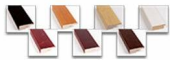

Access Cork Board, 24x42 Open Face BOLD WIDE WOOD Framed Cork Bulletin Board

FOR CURRENT PRICING, VISIT THE ID # LISTED ABOVE
FREE SHIPPING

Product Details

- **24x42 Access Cork Board, Open Face**
- **Wood Framed Message Display Board**
- Open Face Corkboard
- **Bold Wide-Wood Frame**
- Wooden Picture Frame Style with Bold, Flat Face Profile
- **2 3/4" Wide Frame Profile**
- Natural Tan Pebble Cork Surface
- 7 Popular Natural Wood Stain Frame Finishes
- **Wood Frame Profile: 2 3/4" Wide**
- **Portrait and Landscape Sizes**
- 24" x 42" refer to the Outside Frame Dimension
- Overall Frame Depth: 1"
- Ideal as a message board, notice board, announcement board
- Black PVC Backer is installed onto the backside of the frame to provide additional support to the bulletin board
- Hanging Hardware on the frame back for wall or ceiling mount.
- Optional Fabric Covered Cork Colors
- Optional Pushpins: Clear and Multi-Colored
- Access Bulletin Boards, Open Face Display Frames **for INDOOR use**

Ordering Options

- Frame Orientation: Portrait or Landscape
- Fabric Covering over Cork bulletin board (see 6 colors below)
- Hard Plastic Push Pins: Clear or Multi-Color pins (100 per box)

*CUSTOM SIZES AVAILABLE | CALL US

Model	Cork Board (Overall Frame Size)	Viewable Area	Orientation	Ships Via
OFCORKWIDE-2442	24" x 42"	18 1/2" x 36 1/2"	Portrait or Landscape	FedEx