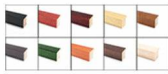

- Fabric Covering over Cork bulletin board (see 6 colors below)
- Hard Plastic Push Pins: Clear or Multi-Color pins (100 per box)

*CUSTOM SIZES AVAILABLE | CALL US

Header Details

- UPPERCASE Helvetica vinyl lettering
- Black lettering on a 5" white header (3" max text height)

IMPORTANT HEADER ORDERING DETAILS

Please type your message in the text box provided below. We will try to keep your message on one line unless otherwise specified. If we can't fit your message on one line we will center your copy on two lines. For the customer that needs a specific font, color or text positioning, you may call customer service with your requests.

ORDERING OPTIONS BELOW.
SELECT THE RIGHT OPTION FOR YOU, AND FOLLOW INSTRUCTIONS

STANDARD HEADER (No Charge)

Standard UPPERCASE Black Helvetica Lettering as detailed above. Make sure to spell out your header in the empty **Text Box** above the Green ADD to CART button. Check your grammar & spelling!

LEAVE HEADER BLANK (No Charge)

For those customers that will be adding their own header, select this option. Make sure to enter **LEAVE BLANK** in the empty **Text Box** above the Green ADD to CART button.

CUSTOM HEADER / LOGO (+ $75.00)

This is for those customers that wish to send us a specific FONT, COLOR, or LOGO. Make sure to enter **CUSTOM LOGO** in the empty **Text Box** above the Green ADD to CART button. We will contact you once the order has been received to instruct you on how to submit the HI-Res EPS File to us.