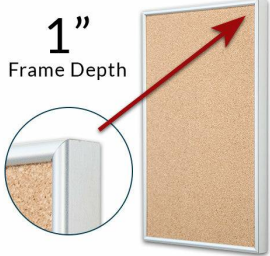

Access Cork Board, 48" x 96" Open Face Classic Metal Framed Cork Bulletin Board

FOR CURRENT PRICING, VISIT THE ID # LISTED ABOVE

Product Details

50+ Sizes
Custom Sizes Also Available

- **Access Cork Board, 48" x 96" Cork Board**
- Open Face Metal Framed Cork Board
- Wall Mount Cork Bulletin Board
- **Natural Tan Cork Board**
- #15 frame Profile (3/8" Wide) borders the message display board
- Classic Picture Frame Style with Rounded Profile Top
- **Metal Frame Profile: 3/8" Wide**
- Aluminum Frame
- 7 Popular Metal Frame Finishes
- **Portrait and Landscape Sizes**
- **48"x96"** is the Outside Frame Dimension
- Overall Frame Depth: **1"**
- Applications: Announcement Board, Message Board, Notice Board
- Use Push Pins, Map Pins or Tacks
- Pin Messages, Menus, Flyers, Photos, Other Info + Announcements
- Optional Fabric Cork Colors | Clear or Multi-Color Pushpins
- Hanging Hardware on the frame back for easy wall or ceiling mount.
- 48 x 96 Access Cork Board, 48" x 96" Open Face Display **for INDOOR use**
- **Call for Custom Corkboard Displays - Metal or Wood Framed**

Ordering Options

- Fabric Covering over Cork bulletin board (see 6 colors below)
- Hard Plastic Push Pins: Clear or Multi-Color pins (100 per box)

***CUSTOM SIZES AVAILABLE | CALL US**

Model	Cork Board (Overall Frame Size)	Viewable Area	Orientation	Ships Via
OFCORKM-4896	48" x 96"	47 1/4" x 95 1/4"	Portrait or Landscape	Freight