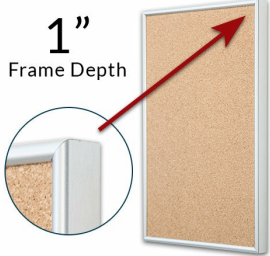

Access Cork Board, 48" x 96" Open Face Classic Metal Framed Cork Bulletin Board

FOR CURRENT PRICING, VISIT THE ID # LISTED ABOVE

Product Details

50+ Sizes
Custom Sizes Also Available

- **Access Cork Board, 48" x 96" Cork Board**
- Open Face Metal Framed Cork Board
- Wall Mount Cork Bulletin Board
- **Natural Tan Cork Board**
- #15 frame Profile (3/8" Wide) borders the message display board
- Classic Picture Frame Style with Rounded Profile Top
- **Metal Frame Profile: 3/8" Wide**
- Aluminum Frame
- 7 Popular Metal Frame Finishes
- **Portrait and Landscape Sizes**
- **48"x96"** is the Outside Frame Dimension
- Overall Frame Depth: **1"**
- Applications: Announcement Board, Message Board, Notice Board
- Use Push Pins, Map Pins or Tacks
- Pin Messages, Menus, Flyers, Photos, Other Info + Announcements
- Optional Fabric Cork Colors | Clear or Multi-Color Pushpins
- Hanging Hardware on the frame back for easy wall or ceiling mount.
- 48 x 96 Access Cork Board, 48" x 96" Open Face Display **for INDOOR use**
- **Call for Custom Corkboard Displays - Metal or Wood Framed**

Ordering Options

- Fabric Covering over Cork bulletin board (see 6 colors below)
- Hard Plastic Push Pins: Clear or Multi-Color pins (100 per box)

***CUSTOM SIZES AVAILABLE | CALL US**

Model	Cork Board (Overall Frame Size)	Viewable Area	Orientation	Ships Via
OFCORKM-4896	48" x 96"	47 1/4" x 95 1/4"	Portrait or Landscape	Freight