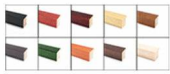

- Fabric Covering over Cork bulletin board (see 6 colors below)
- Hard Plastic Push Pins: Clear or Multi-Color pins (100 per box)

*CUSTOM SIZES AVAILABLE | CALL US

Header Details

- UPPERCASE Helvetica vinyl lettering
- Black lettering on a 5" white header (3" max text height)

IMPORTANT HEADER ORDERING DETAILS

Please type your message in the text box provided below.
We will try to keep your message on one line unless otherwise specified.
If we can't fit your message on one line we will center your copy on two lines. For the customer that needs a specific font, color or text positioning, you may call customer service with your requests.

ORDERING OPTIONS BELOW.
SELECT THE RIGHT OPTION FOR YOU, AND FOLLOW INSTRUCTIONS

STANDARD HEADER (No Charge)

Standard UPPERCASE Black Helvetica Lettering as detailed above.
Make sure to spell out your header in the empty **Text Box** above the Green ADD to CART button. Check your grammar & spelling!

LEAVE HEADER BLANK (No Charge)

For those customers that will be adding their own header, select this option. Make sure to enter **LEAVE BLANK** in the empty **Text Box** above the Green ADD to CART button.

CUSTOM HEADER / LOGO (Upcharge)

This is for those customers that wish to send us a specific FONT, COLOR, or LOGO. Make sure to enter **CUSTOM LOGO** in the empty **Text Box** above the Green ADD to CART button. We will contact you once the order has been received to instruct you on how to submit the HI-Res EPS File to us.