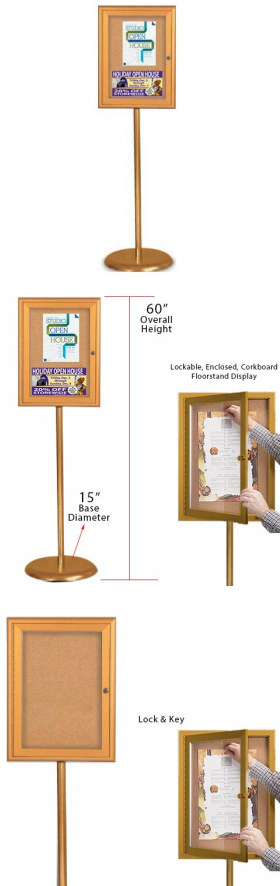

Indoor Enclosed Bulletin Board Floorstand 18 x 24 | Single Locking Door, Gold

FOR CURRENT PRICING, VISIT THE ID # LISTED ABOVE

Product Details

- Indoor Bulletin Board Pedestal Sign Holder
- 18 x 24 Locking Bulletin Board Display Case
- Enclosed Bulletin Board Floorstand
- Single Locking Door
- Features full length piano hinge (opens right to left)
- Security cam-lock on front frame door (2 keys included)
- Overall Bulletin Board Display Case Depth: 2"
- Interior Useable Depth: 5/8"
- Viewing Window Area 13 x 19
- Satin Gold Frame with Gold Pedestal
- Break Resistant Clear Acrylic Window
- Overall Height: 60"
- Base Diameter: 15"
- Natural cork interior Surface
- Bulletin Board Display Stand For INDOOR DISPLAY USE ONLY

()

Ordering Options

- Painted Cork and Fabric Cork

Door Window: Break Resistant or Tempered Glass

- Break Resistant Acrylic: 1/8" thick, lightweight (Standard)
- Tempered Glass: 1/8" Tempered Glass is offered for public environments

which require this added safety standard. (25% Up-charge)

Model	Viewable Area	Overall Size (Portrait)	Overall Height	Shipping Weight	Ships Via
CBP1824G	13" Wide x 19" High	18" Wide x 24" High	60"	30 LBS	UPS