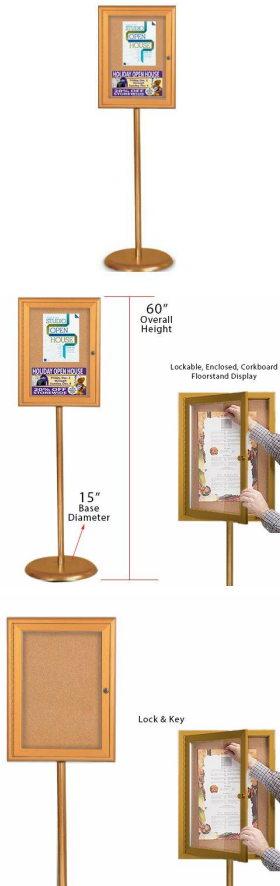

Indoor Enclosed Bulletin Board Floorstand 18 x 24 | Single Locking Door, Gold

FOR CURRENT PRICING, VISIT THE ID # LISTED ABOVE

Product Details

- Indoor Bulletin Board Pedestal Sign Holder
- 18 x 24 Locking Bulletin Board Display Case
- Enclosed Bulletin Board Floorstand
- Single Locking Door
- Features full length piano hinge (opens right to left)
- Security cam-lock on front frame door (2 keys included)
- Overall Bulletin Board Display Case Depth: 2"
- Interior Useable Depth: 5/8"
- Viewing Window Area 13 x 19
- Satin Gold Frame with Gold Pedestal
- Break Resistant Clear Acrylic Window
- Overall Height: 60"
- Base Diameter: 15"
- Natural cork interior Surface
- Bulletin Board Display Stand For INDOOR DISPLAY USE ONLY

Ordering Options

- Painted Cork and Fabric Cork
- Door Window: Break Resistant or Tempered Glass
 - Break Resistant Acrylic: 1/8" thick, lightweight (Standard)
 - 1/4" Tempered Glass for public environments and locations that require this added safety feature. (Upcharge)
 - If chosen we will use our heavy duty door that will change one of 2 dimensions by 1/2". We will contact you if you do not indicate which dimension you would like adjusted in your order notes.
 - The viewable area can decrease by 1/2" or the overall size can be increased by 1/2".

Model	Viewable Area	Overall Size (Portrait)	Overall Height	Shipping Weight	Ships Via
CBP1824G	13" Wide x 19" High	18" Wide x 24" High	60"	30 LBS	UPS