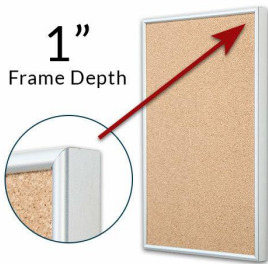

Access Cork Board, 10" x 10" Open Face Classic Metal Framed Cork Bulletin Board

FOR CURRENT PRICING, VISIT THE ID # LISTED ABOVE
FREE SHIPPING

50+ Sizes
Custom Sizes Also Available

Product Details

- Access Cork Board, 10" x 10" Open Face Classic Metal Framed Cork Bulletin Board
- Open Face Metal Framed Cork Board
- Wall Mount Cork Bulletin Board
- Natural Tan Cork Board
- #15 frame Profile (3/8" Wide) borders the message display board
- Classic Picture Frame Style with Rounded Profile Top
- Metal Frame Profile: 3/8" Wide
- Aluminum Frame
- 7 Popular Metal Frame Finishes
- Square Sizes
- 10"x10" is the Outside Frame Dimension
- Overall Frame Depth: 1"
- Applications: Announcement Board, Message Board, Notice Board
- Use Push Pins, Map Pins or Tacks
- Pin Messages, Menus, Flyers, Photos, Other Info + Announcements
- Optional Fabric Cork Colors | Clear or Multi-Color Pushpins
- Hanging Hardware on the frame back for easy wall or ceiling mount.
- 10 x 10 Access Cork Board, 10" x 10" Open Face Display **for INDOOR use**
- Call for Custom Corkboard Displays - Metal or Wood Framed

Ordering Options

- Fabric Covering over Cork bulletin board (see 6 colors below)
- Hard Plastic Push Pins: Clear or Multi-Color pins (100 per box)

***CUSTOM SIZES AVAILABLE | CALL US**

Model	Cork Board (Overall Frame Size)	Viewable Area	Orientation	Ships Via
OFCORKM-1010	10" x 10"	9 1/4" x 9 1/4"	Square	FedEx