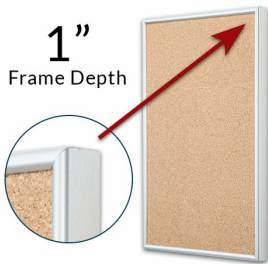

Access Cork Board, 10" x 10" Open Face Classic Metal Framed Cork Bulletin Board

FOR CURRENT PRICING, VISIT THE ID # LISTED ABOVE
FREE SHIPPING

50+ Sizes
Custom Sizes Also Available

Product Details

- Access Cork Board, 10" x 10" Open Face Classic Metal Framed Cork Bulletin Board
- Open Face Metal Framed Cork Board
- Wall Mount Cork Bulletin Board
- Natural Tan Cork Board
- #15 frame Profile (3/8" Wide) borders the message display board
- Classic Picture Frame Style with Rounded Profile Top
- Metal Frame Profile: 3/8" Wide
- Aluminum Frame
- 7 Popular Metal Frame Finishes
- Square Sizes
- 10"x10" is the Outside Frame Dimension
- Overall Frame Depth: 1"
- Applications: Announcement Board, Message Board, Notice Board
- Use Push Pins, Map Pins or Tacks
- Pin Messages, Menus, Flyers, Photos, Other Info + Announcements
- Optional Fabric Cork Colors | Clear or Multi-Color Pushpins
- Hanging Hardware on the frame back for easy wall or ceiling mount.
- 10 x 10 Access Cork Board, 10" x 10" Open Face Display **for INDOOR use**
- Call for Custom Corkboard Displays - Metal or Wood Framed

Ordering Options

- Fabric Covering over Cork bulletin board (see 6 colors below)
- Hard Plastic Push Pins: Clear or Multi-Color pins (100 per box)

***CUSTOM SIZES AVAILABLE | CALL US**

Model	Cork Board (Overall Frame Size)	Viewable Area	Orientation	Ships Via
OFCORKM-1010	10" x 10"	9 1/4" x 9 1/4"	Square	FedEx