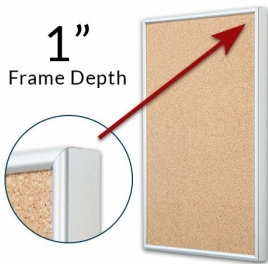

Access Cork Board, 24" x 30" Open Face Classic Metal Framed Cork Bulletin Board

FOR CURRENT PRICING, VISIT THE ID # LISTED ABOVE
FREE SHIPPING

Product Details

- Access Cork Board, 24" x 30" Open Face Classic Metal Framed Cork Bulletin Board
- Open Face Metal Framed Cork Board
- Wall Mount Cork Bulletin Board
- Natural Tan Cork Board
- #15 frame Profile (3/8" Wide) borders the message display board
- Classic Picture Frame Style with Rounded Profile Top
- Metal Frame Profile: 3/8" Wide
- Aluminum Frame
- 7 Popular Metal Frame Finishes
- Portrait and Landscape Sizes
- 24"x30" is the Outside Frame Dimension
- Overall Frame Depth: 1"
- Applications: Announcement Board, Message Board, Notice Board
- Use Push Pins, Map Pins or Tacks
- Pin Messages, Menus, Flyers, Photos, Other Info + Announcements
- Optional Fabric Cork Colors | Clear or Multi-Color Pushpins
- Hanging Hardware on the frame back for easy wall or ceiling mount.
- 24 x 30 Access Cork Board, 24" x 30" Open Face Display **for INDOOR use**
- Call for Custom Corkboard Displays - Metal or Wood Framed

50+ Sizes
Custom Sizes Also Available

Ordering Options

- Fabric Covering over Cork bulletin board (see 6 colors below)
- Hard Plastic Push Pins: Clear or Multi-Color pins (100 per box)

***CUSTOM SIZES AVAILABLE | CALL US**

Model	Cork Board (Overall Frame Size)	Viewable Area	Orientation	Ships Via
OFCORKM-2430	24" x 30"	23 1/4" x 29 1/4"	Portrait or Landscape	FedEx