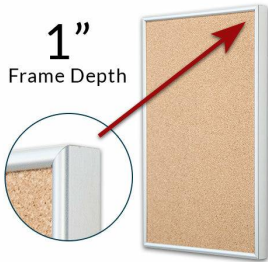

Access Cork Board, 24" x 30" Open Face Classic Metal Framed Cork Bulletin Board

FOR CURRENT PRICING, VISIT THE ID # LISTED ABOVE
FREE SHIPPING

50+ Sizes
Custom Sizes Also Available

Product Details

- Access Cork Board, 24" x 30" Open Face Classic Metal Framed Cork Bulletin Board
- Open Face Metal Framed Cork Board
- Wall Mount Cork Bulletin Board
- Natural Tan Cork Board
- #15 frame Profile (3/8" Wide) borders the message display board
- Classic Picture Frame Style with Rounded Profile Top
- Metal Frame Profile: 3/8" Wide
- Aluminum Frame
- 7 Popular Metal Frame Finishes
- Portrait and Landscape Sizes
- 24"x30" is the Outside Frame Dimension
- Overall Frame Depth: 1"
- Applications: Announcement Board, Message Board, Notice Board
- Use Push Pins, Map Pins or Tacks
- Pin Messages, Menus, Flyers, Photos, Other Info + Announcements
- Optional Fabric Cork Colors | Clear or Multi-Color Pushpins
- Hanging Hardware on the frame back for easy wall or ceiling mount.
- 24 x 30 Access Cork Board, 24" x 30" Open Face Display **for INDOOR use**
- Call for Custom Corkboard Displays - Metal or Wood Framed

Ordering Options

- Fabric Covering over Cork bulletin board (see 6 colors below)
- Hard Plastic Push Pins: Clear or Multi-Color pins (100 per box)

***CUSTOM SIZES AVAILABLE | CALL US**

Model	Cork Board (Overall Frame Size)	Viewable Area	Orientation	Ships Via
OFCORKM-2430	24" x 30"	23 1/4" x 29 1/4"	Portrait or Landscape	FedEx