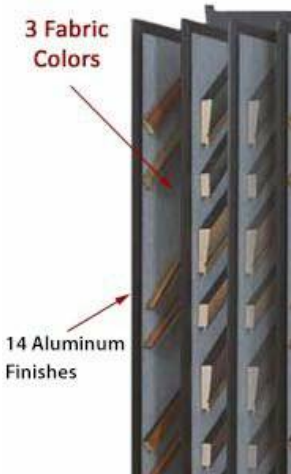

5 Panels - Wall Mount Moulding Displayer (15" x 60" Sides)

FOR CURRENT PRICING, VISIT THE ID # LISTED ABOVE

5-Sided Wall Mount Moulding Display

15" Wide x 60" High

Product Details

- 5-Panels Wall Mount Moulding Displayer
- Each Side: 15" Wide x 60" High
- Durable Aluminum framework
- Fabric Backing (Choose from 3 Colors)
- 14 Metal Display Finishes Available
- These aluminum hanging displays are for **INDOOR USE ONLY**

Ordering Options

- 14 Aluminum Finishes
- 3 Fabric Colors

Important Production & Delivery Information

NOTE: The manufacturer resides in the United Kingdom (UK)

All these products are made by master display craftsmen, and built to order. All orders will take an estimated **6-8 weeks** to arrive in our New York factory. Once received, we will reship immediately to the shipping address provided.

For more information, please click on the [Warranty & Returns ICON](#) located above.

| Model | Display Size (Per Side) | Number of Sides | Ships Via | Shipping Weight |
|-------|-------------------------|-----------------|-----------|-----------------|
| JS41 | 15" Wide x 60" High | 5 | FedEx | 17 |