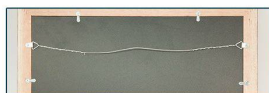

12 x 18 Access Cork Board, Open Face Wood 353 Framed Bulletin Board

FOR CURRENT PRICING, VISIT THE ID # LISTED ABOVE
FREE SHIPPING

Mounts with
D-Rings or
Optional
Hanging Wire

Product Details

- Access Cork Boards, Open Face
- 12" x 18" Wooden Message Display Board
- Classic #353 Wood Frame
- Wooden Picture Frame Style with 3-Step Profile
- Natural Tan Pebble Cork Surface
- Wood Frame Profile: 1 3/8" Wide ()
- Overall Wood Frame Depth: 1 1/8"
- Natural Wood Stained Frame
- 6 Popular Wood Stain Frame Finishes
- Portrait and Landscape Sizes
- 12" x 18" is the Outside Frame Dimension
- Ideal as a message board, notice board, announcement board
- Hanging Hardware on the frame back for wall or ceiling mount.
- Optional Fabric Covered Cork Colors
- Optional Pushpins: Clear and Multi-Colored
- 12"x18" Access Cork Boards Open Face Display Frame [for INDOOR use](#)

Ordering Options

- Fabric Covering over Cork bulletin board (see 6 colors below)
- Hard Plastic Push Pins: Clear or Multi-Color pins (100 per box)

***CUSTOM SIZES AVAILABLE | CALL US**

Model	Cork Board (Overall Frame Size)	Viewable Area	Orientation	Ships Via
OFCORKW353-1218	12" x 18"	9 1/4" x 15 1/4"	Portrait or Landscape	FedEx