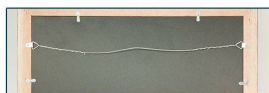

### 12 x 18 Access Cork Board, Open Face Wood 353 Framed Bulletin Board

FOR CURRENT PRICING, VISIT THE ID # LISTED ABOVE  
FREE SHIPPING

#### Product Details

- Access Cork Boards, Open Face
- 12" x 18" Wooden Message Display Board
- Classic #353 Wood Frame
- Wooden Picture Frame Style with 3-Step Profile
- Natural Tan Pebble Cork Surface
- Wood Frame Profile: 1 3/8" Wide ( )
- Overall Wood Frame Depth: 1 1/8"
- Natural Wood Stained Frame
- 6 Popular Wood Stain Frame Finishes
- Portrait and Landscape Sizes
- 12" x 18" is the Outside Frame Dimension
- Ideal as a message board, notice board, announcement board
- Hanging Hardware on the frame back for wall or ceiling mount.
- Optional Fabric Covered Cork Colors
- Optional Pushpins: Clear and Multi-Colored
- 12"x18" Access Cork Boards Open Face Display Frame [for INDOOR use](#)

#### Ordering Options

- Fabric Covering over Cork bulletin board (see 6 colors below)
- Hard Plastic Push Pins: Clear or Multi-Color pins (100 per box)

**\*CUSTOM SIZES AVAILABLE | CALL US**

Mounts with  
D-Rings or  
Optional  
Hanging Wire