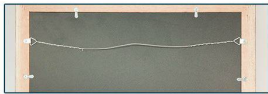

12 x 18 Access Cork Board, Open Face Wood 353 Framed Bulletin Board

FOR CURRENT PRICING, VISIT THE ID # LISTED ABOVE
FREE SHIPPING

Available in Both Orientations

Mounts with D-Rings or Optional Hanging Wire

Product Details

- Access Cork Boards, Open Face
- 12" x 18" Wooden Message Display Board
- Classic #353 Wood Frame
- Wooden Picture Frame Style with 3-Step Profile
- Natural Tan Pebble Cork Surface
- Wood Frame Profile: 1 3/8" Wide ()
- Overall Wood Frame Depth: 1 1/8"
- Natural Wood Stained Frame
- 6 Popular Wood Stain Frame Finishes
- Portrait and Landscape Sizes
- 12" x 18" is the Outside Frame Dimension
- Ideal as a message board, notice board, announcement board
- Hanging Hardware on the frame back for wall or ceiling mount.
- Optional Fabric Covered Cork Colors
- Optional Pushpins: Clear and Multi-Colored
- 12"x18" Access Cork Boards Open Face Display Frame [for INDOOR use](#)

Ordering Options

- Fabric Covering over Cork bulletin board (see 6 colors below)
- Hard Plastic Push Pins: Clear or Multi-Color pins (100 per box)

***CUSTOM SIZES AVAILABLE | CALL US**

Model	Cork Board (Overall Frame Size)	Viewable Area	Orientation	Ships Via
OFCORKW353-1218	12" x 18"	9 1/4" x 15 1/4"	Portrait or Landscape	FedEx