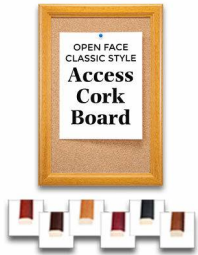

12 x 18 Access Cork Board, Open Face Wood 353 Framed Bulletin Board

FOR CURRENT PRICING, VISIT THE ID # LISTED ABOVE
FREE SHIPPING

Available in Both Orientations

Mounts with D-Rings or Optional Hanging Wire

Product Details

- Access Cork Boards, Open Face
- 12" x 18" Wooden Message Display Board
- Classic #353 Wood Frame
- Wooden Picture Frame Style with 3-Step Profile
- Natural Tan Pebble Cork Surface
- Wood Frame Profile: 1 3/8" Wide ()
- Overall Wood Frame Depth: 1 1/8"
- Natural Wood Stained Frame
- 6 Popular Wood Stain Frame Finishes
- Portrait and Landscape Sizes
- 12" x 18" is the Outside Frame Dimension
- Ideal as a message board, notice board, announcement board
- Hanging Hardware on the frame back for wall or ceiling mount.
- Optional Fabric Covered Cork Colors
- Optional Pushpins: Clear and Multi-Colored
- 12"x18" Access Cork Boards Open Face Display Frame [for INDOOR use](#)