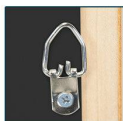

12 x 18 Access Cork Board, Open Face Wood 353 Framed Bulletin Board

FOR CURRENT PRICING, VISIT THE ID # LISTED ABOVE
FREE SHIPPING

Mounts with
D-Rings or
Optional
Hanging Wire

Product Details

- Access Cork Boards, Open Face
- 12" x 18" Wooden Message Display Board
- Classic #353 Wood Frame
- Wooden Picture Frame Style with 3-Step Profile
- Natural Tan Pebble Cork Surface
- Wood Frame Profile: 1 3/8" Wide ()
- Overall Wood Frame Depth: 1 1/8"
- Natural Wood Stained Frame
- 6 Popular Wood Stain Frame Finishes
- Portrait and Landscape Sizes
- 12" x 18" is the Outside Frame Dimension
- Ideal as a message board, notice board, announcement board
- Hanging Hardware on the frame back for wall or ceiling mount.
- Optional Fabric Covered Cork Colors
- Optional Pushpins: Clear and Multi-Colored
- 12"x18" Access Cork Boards Open Face Display Frame [for INDOOR use](#)

Ordering Options

- Fabric Covering over Cork bulletin board (see 6 colors below)
- Hard Plastic Push Pins: Clear or Multi-Color pins (100 per box)

***CUSTOM SIZES AVAILABLE | CALL US**

Model	Cork Board (Overall Frame Size)	Viewable Area	Orientation	Ships Via
OFCORKW353-1218	12" x 18"	9 1/4" x 15 1/4"	Portrait or Landscape	FedEx