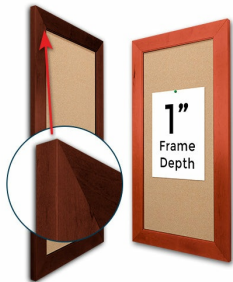

Access Cork Board, 20x42 Open Face BOLD WIDE WOOD Framed Cork Bulletin Board

FOR CURRENT PRICING, VISIT THE ID # LISTED ABOVE
FREE SHIPPING

Bold 2 3/4" Wide Wood Profile

Product Details

- 20x42 Access Cork Board, Open Face
- **Wood Framed Message Display Board**
- Open Face Corkboard
- **Bold Wide-Wood Frame**
- Wooden Picture Frame Style with Bold, Flat Face Profile
- **2 3/4" Wide Frame Profile**
- Natural Tan Pebble Cork Surface
- 7 Popular Natural Wood Stain Frame Finishes
- **Wood Frame Profile: 2 3/4" Wide**
- **Portrait and Landscape Sizes**
- 20" x 42" refer to the **Outside Frame Dimension**
- Overall Frame Depth: 1"
- Ideal as a message board, notice board, announcement board
- Black PVC Backer is installed onto the backside of the frame to provide additional support to the bulletin board
- Hanging Hardware on the frame back for wall or ceiling mount.
- Optional Fabric Covered Cork Colors
- Optional Pushpins: Clear and Multi-Colored
- Access Bulletin Boards, Open Face Display Frames for INDOOR use

Ordering Options

- Frame Orientation: Portrait or Landscape
- Fabric Covering over Cork bulletin board (see 6 colors below)
- Hard Plastic Push Pins: Clear or Multi-Color pins (100 per box)

***CUSTOM SIZES AVAILABLE | CALL US**

Model	Cork Board (Overall Frame Size)	Viewable Area	Orientation	Ships Via
OFCORKWIDE-2042	20" x 42"	14 1/2" x 36 1/2"	Portrait or Landscape	FedEx