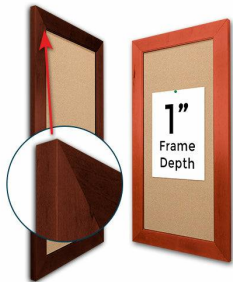

### Access Cork Board, 20x42 Open Face BOLD WIDE WOOD Framed Cork Bulletin Board

FOR CURRENT PRICING, VISIT THE ID # LISTED ABOVE  
FREE SHIPPING

Bold 2 3/4" Wide Wood Profile

#### Product Details

- 20x42 Access Cork Board, Open Face
- Wood Framed Message Display Board
- Open Face Corkboard
- Bold Wide-Wood Frame
- Wooden Picture Frame Style with Bold, Flat Face Profile
- 2 3/4" Wide Frame Profile
- Natural Tan Pebble Cork Surface
- 7 Popular Natural Wood Stain Frame Finishes
- Wood Frame Profile: 2 3/4" Wide
- Portrait and Landscape Sizes
- 20" x 42" refer to the Outside Frame Dimension
- Overall Frame Depth: 1"
- Ideal as a message board, notice board, announcement board
- Black PVC Backer is installed onto the backside of the frame to provide additional support to the bulletin board
- Hanging Hardware on the frame back for wall or ceiling mount.
- Optional Fabric Covered Cork Colors
- Optional Pushpins: Clear and Multi-Colored
- Access Bulletin Boards, Open Face Display Frames for INDOOR use

#### Ordering Options

- Frame Orientation: Portrait or Landscape
- Fabric Covering over Cork bulletin board (see 6 colors below)
- Hard Plastic Push Pins: Clear or Multi-Color pins (100 per box)

**\*CUSTOM SIZES AVAILABLE | CALL US**

Model	Cork Board (Overall Frame Size)	Viewable Area	Orientation	Ships Via
OFCORKWIDE-2042	20" x 42"	14 1/2" x 36 1/2"	Portrait or Landscape	FedEx