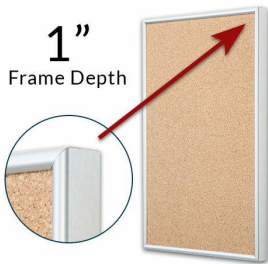

Access Cork Board, 14" x 20" Open Face Classic Metal Framed Cork Bulletin Board

FOR CURRENT PRICING, VISIT THE ID # LISTED ABOVE
FREE SHIPPING

50+ Sizes
Custom Sizes Also Available

Product Details

- Access Cork Board, 14" x 20" Open Face Classic Metal Framed Cork Bulletin Board
- Open Face Metal Framed Cork Board
- Wall Mount Cork Bulletin Board
- Natural Tan Cork Board
- #15 frame Profile (3/8" Wide) borders the message display board
- Classic Picture Frame Style with Rounded Profile Top
- Metal Frame Profile: 3/8" Wide
- Aluminum Frame
- 7 Popular Metal Frame Finishes
- Portrait and Landscape Sizes
- 14"x20" is the Outside Frame Dimension
- Overall Frame Depth: 1"
- Applications: Announcement Board, Message Board, Notice Board
- Use Push Pins, Map Pins or Tacks
- Pin Messages, Menus, Flyers, Photos, Other Info + Announcements
- Optional Fabric Cork Colors | Clear or Multi-Color Pushpins
- Hanging Hardware on the frame back for easy wall or ceiling mount.
- 14 x 20 Access Cork Board, 14" x 20" Open Face Display **for INDOOR use**
- Call for Custom Corkboard Displays - Metal or Wood Framed

Ordering Options

- Fabric Covering over Cork bulletin board (see 6 colors below)
- Hard Plastic Push Pins: Clear or Multi-Color pins (100 per box)

***CUSTOM SIZES AVAILABLE | CALL US**

Model	Cork Board (Overall Frame Size)	Viewable Area	Orientation	Ships Via
OFCORKM-1420	14" x 20"	13 1/4" x 19 1/4"	Portrait or Landscape	FedEx