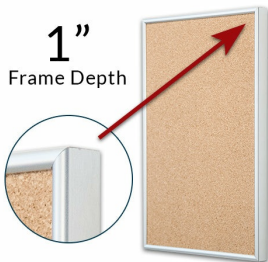

### Access Cork Board, 14" x 20" Open Face Classic Metal Framed Cork Bulletin Board

FOR CURRENT PRICING, VISIT THE ID # LISTED ABOVE  
FREE SHIPPING

50+ Sizes  
Custom Sizes Also Available

#### Product Details

- Access Cork Board, 14" x 20" Open Face Classic Metal Framed Cork Bulletin Board
- Open Face Metal Framed Cork Board
- Wall Mount Cork Bulletin Board
- Natural Tan Cork Board
- #15 frame Profile (3/8" Wide) borders the message display board
- Classic Picture Frame Style with Rounded Profile Top
- Metal Frame Profile: 3/8" Wide
- Aluminum Frame
- 7 Popular Metal Frame Finishes
- Portrait and Landscape Sizes
- 14"x20" is the Outside Frame Dimension
- Overall Frame Depth: 1"
- Applications: Announcement Board, Message Board, Notice Board
- Use Push Pins, Map Pins or Tacks
- Pin Messages, Menus, Flyers, Photos, Other Info + Announcements
- Optional Fabric Cork Colors | Clear or Multi-Color Pushpins
- Hanging Hardware on the frame back for easy wall or ceiling mount.
- 14 x 20 Access Cork Board, 14" x 20" Open Face Display **for INDOOR use**
- Call for Custom Corkboard Displays - Metal or Wood Framed

#### Ordering Options

- Fabric Covering over Cork bulletin board (see 6 colors below)
- Hard Plastic Push Pins: Clear or Multi-Color pins (100 per box)

**\*CUSTOM SIZES AVAILABLE | CALL US**

Model	Cork Board (Overall Frame Size)	Viewable Area	Orientation	Ships Via
OFCORKM-1420	14" x 20"	13 1/4" x 19 1/4"	Portrait or Landscape	FedEx