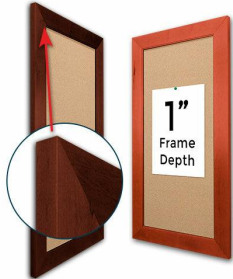

Access Cork Board, 30x42 Open Face BOLD WIDE WOOD Framed Cork Bulletin Board

FOR CURRENT PRICING, VISIT THE ID # LISTED ABOVE
FREE SHIPPING

Product Details

- **30x42 Access Cork Board**, Open Face
- **Wood Framed Message Display Board**
- Open Face Corkboard
- **Bold Wide-Wood Frame**
- Wooden Picture Frame Style with Bold, Flat Face Profile
- **2 3/4" Wide Frame Profile**
- Natural Tan Pebble Cork Surface
- 7 Popular Natural Wood Stain Frame Finishes
- **Wood Frame Profile: 2 3/4" Wide**
- **Portrait and Landscape Sizes**
- **30" x 42" refer to the Outside Frame Dimension**
- Overall Frame Depth: **1"**
- Ideal as a message board, notice board, announcement board
- Black PVC Backer is installed onto the backside of the frame to provide additional support to the bulletin board
- Hanging Hardware on the frame back for wall or ceiling mount.
- Optional Fabric Covered Cork Colors
- Optional Pushpins: Clear and Multi-Colored
- Access Bulletin Boards, Open Face Display Frames for INDOOR use

Ordering Options

- Frame Orientation: Portrait or Landscape
- Fabric Covering over Cork bulletin board (see 6 colors below)
- Hard Plastic Push Pins: Clear or Multi-Color pins (100 per box)

***CUSTOM SIZES AVAILABLE | CALL US**

Model	Cork Board (Overall Frame Size)	Viewable Area	Orientation	Ships Via
OFCORKWIDE-3042	30" x 42"	24 1/2" x 36 1/2"	Portrait or Landscape	FedEx