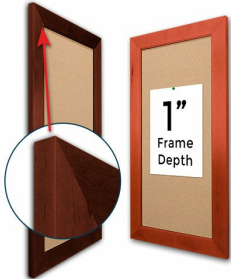

### Access Cork Board, 30x42 Open Face BOLD WIDE WOOD Framed Cork Bulletin Board

FOR CURRENT PRICING, VISIT THE ID # LISTED ABOVE  
FREE SHIPPING

#### Product Details

- **30x42 Access Cork Board**, Open Face
- **Wood Framed Message Display Board**
- Open Face Corkboard
- **Bold Wide-Wood Frame**
- Wooden Picture Frame Style with Bold, Flat Face Profile
- **2 3/4" Wide Frame Profile**
- Natural Tan Pebble Cork Surface
- 7 Popular Natural Wood Stain Frame Finishes
- **Wood Frame Profile: 2 3/4" Wide**
- **Portrait and Landscape Sizes**
- **30" x 42" refer to the Outside Frame Dimension**
- Overall Frame Depth: **1"**
- Ideal as a message board, notice board, announcement board
- Black PVC Backer is installed onto the backside of the frame to provide additional support to the bulletin board
- Hanging Hardware on the frame back for wall or ceiling mount.
- Optional Fabric Covered Cork Colors
- Optional Pushpins: Clear and Multi-Colored
- Access Bulletin Boards, Open Face Display Frames for INDOOR use

#### Ordering Options

- Frame Orientation: Portrait or Landscape
- Fabric Covering over Cork bulletin board (see 6 colors below)
- Hard Plastic Push Pins: Clear or Multi-Color pins (100 per box)

**\*CUSTOM SIZES AVAILABLE | CALL US**

| Model           | Cork Board (Overall Frame Size) | Viewable Area     | Orientation           | Ships Via |
|-----------------|---------------------------------|-------------------|-----------------------|-----------|
| OFCORKWIDE-3042 | 30" x 42"                       | 24 1/2" x 36 1/2" | Portrait or Landscape | FedEx     |