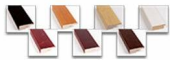

Access Cork Board, 30x42 Open Face BOLD WIDE WOOD Framed Cork Bulletin Board

FOR CURRENT PRICING, VISIT THE ID # LISTED ABOVE
FREE SHIPPING

Product Details

- **30x42 Access Cork Board**, Open Face
- **Wood Framed Message Display Board**
- Open Face Corkboard
- **Bold Wide-Wood Frame**
- Wooden Picture Frame Style with Bold, Flat Face Profile
- **2 3/4" Wide Frame Profile**
- Natural Tan Pebble Cork Surface
- 7 Popular Natural Wood Stain Frame Finishes
- **Wood Frame Profile: 2 3/4" Wide**
- **Portrait and Landscape Sizes**
- **30" x 42" refer to the Outside Frame Dimension**
- Overall Frame Depth: **1"**
- Ideal as a message board, notice board, announcement board
- Black PVC Backer is installed onto the backside of the frame to provide additional support to the bulletin board
- Hanging Hardware on the frame back for wall or ceiling mount.
- Optional Fabric Covered Cork Colors
- Optional Pushpins: Clear and Multi-Colored
- Access Bulletin Boards, Open Face Display Frames for INDOOR use

Ordering Options

- Frame Orientation: Portrait or Landscape
- Fabric Covering over Cork bulletin board (see 6 colors below)
- Hard Plastic Push Pins: Clear or Multi-Color pins (100 per box)

***CUSTOM SIZES AVAILABLE | CALL US**