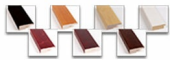

### Access Cork Board, 30x42 Open Face BOLD WIDE WOOD Framed Cork Bulletin Board

FOR CURRENT PRICING, VISIT THE ID # LISTED ABOVE  
FREE SHIPPING

#### Product Details

- **30x42 Access Cork Board**, Open Face
- **Wood Framed Message Display Board**
- Open Face Corkboard
- **Bold Wide-Wood Frame**
- Wooden Picture Frame Style with Bold, Flat Face Profile
- **2 3/4" Wide Frame Profile**
- Natural Tan Pebble Cork Surface
- 7 Popular Natural Wood Stain Frame Finishes
- **Wood Frame Profile: 2 3/4" Wide**
- **Portrait and Landscape Sizes**
- **30" x 42" refer to the Outside Frame Dimension**
- Overall Frame Depth: **1"**
- Ideal as a message board, notice board, announcement board
- Black PVC Backer is installed onto the backside of the frame to provide additional support to the bulletin board
- Hanging Hardware on the frame back for wall or ceiling mount.
- Optional Fabric Covered Cork Colors
- Optional Pushpins: Clear and Multi-Colored
- Access Bulletin Boards, Open Face Display Frames for INDOOR use

#### Ordering Options

- Frame Orientation: Portrait or Landscape
- Fabric Covering over Cork bulletin board (see 6 colors below)
- Hard Plastic Push Pins: Clear or Multi-Color pins (100 per box)

**\*CUSTOM SIZES AVAILABLE | CALL US**