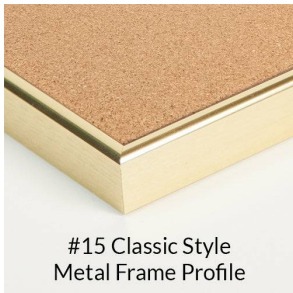

Access Cork Board™, 48 x 84 Open Face Classic Framed Cork Bulletin Board in 7 Metal Finishes

FOR CURRENT PRICING, VISIT THE ID # LISTED ABOVE

Product Details

50+ Sizes
Custom Sizes Also Available

- Access Cork Board™
- Classic Style Large 48 x 84 Cork Board
- Wall Mount, Open Face Metal Framed Cork Board
- Natural Tan Cork Bulletin Board
- #15 frame profile borders the message board
- Classic Picture Frame Style with Rounded Profile Top
- Metal Frame Profile: **3/8" Wide**
- Aluminum Frame
- 7 Popular Metal Frame Finishes
- **Portrait and Landscape Sizes**
- 48" x 84" is the Outside Frame Dimension
- Overall Frame Depth: **1"**
- Applications: Announcement Board, Message Board, Notice Board
- Use Push Pins, Map Pins, or Tacks
- Pin Messages, Menus, Flyers, Photos, Other Info + Announcements
- Optional Fabric Cork Colors | Clear or Multi-Color Pushpins
- Hanging Hardware on the frame back for easy wall or ceiling mount.
- 48 x 84 Access Cork Board™ **for INDOOR use**
- **Free Ground Shipping**
- Contact Us for Custom Corkboards, Metal or Wood Framed

Ordering Options

- Fabric Covering over Cork bulletin board (see 6 colors below)
- Hard Plastic Push Pins: Clear or Multi-Color pins (100 per box)

***CUSTOM SIZES AVAILABLE | CONTACT US**

#15 Classic Style
Metal Frame Profile