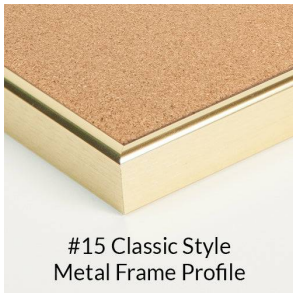

Access Cork Board™, 48 x 84 Open Face Classic Framed Cork Bulletin Board in 7 Metal Finishes

FOR CURRENT PRICING, VISIT THE ID # LISTED ABOVE

Product Details

50+ Sizes
Custom Sizes Also Available

- Access Cork Board™
- Classic Style Large 48 x 84 Cork Board
- Wall Mount, Open Face Metal Framed Cork Board
- Natural Tan Cork Bulletin Board
- #15 frame profile borders the message board
- Classic Picture Frame Style with Rounded Profile Top
- Metal Frame Profile: **3/8" Wide**
- Aluminum Frame
- 7 Popular Metal Frame Finishes
- **Portrait and Landscape Sizes**
- 48"x 84" is the Outside Frame Dimension
- Overall Frame Depth: **1"**
- Applications: Announcement Board, Message Board, Notice Board
- Use Push Pins, Map Pins, or Tacks
- Pin Messages, Menus, Flyers, Photos, Other Info + Announcements
- Optional Fabric Cork Colors | Clear or Multi-Color Pushpins
- Hanging Hardware on the frame back for easy wall or ceiling mount.
- 48 x 84 Access Cork Board™ **for INDOOR use**
- **Free Ground Shipping**
- Contact Us for Custom Corkboards, Metal or Wood Framed

Ordering Options

- Fabric Covering over Cork bulletin board (see 6 colors below)
- Hard Plastic Push Pins: Clear or Multi-Color pins (100 per box)

***CUSTOM SIZES AVAILABLE | CONTACT US**

#15 Classic Style
Metal Frame Profile