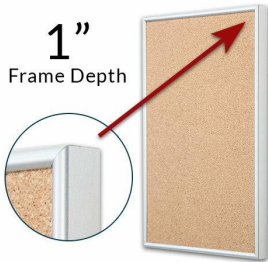

Access Cork Board, 13" x 19" Open Face Classic Metal Framed Cork Bulletin Board

FOR CURRENT PRICING, VISIT THE ID # LISTED ABOVE
FREE SHIPPING

Product Details

- Access Cork Board, 13" x 19" Open Face Classic Metal Framed Cork Bulletin Board
- Open Face Metal Framed Cork Board
- Wall Mount Cork Bulletin Board
- Natural Tan Cork Board
- #15 frame Profile (3/8" Wide) borders the message display board
- Classic Picture Frame Style with Rounded Profile Top
- Metal Frame Profile: 3/8" Wide
- Aluminum Frame
- 7 Popular Metal Frame Finishes
- Portrait and Landscape Sizes
- 13"x19" is the Outside Frame Dimension
- Overall Frame Depth: 1"
- Applications: Announcement Board, Message Board, Notice Board
- Use Push Pins, Map Pins or Tacks
- Pin Messages, Menus, Flyers, Photos, Other Info + Announcements
- Optional Fabric Cork Colors | Clear or Multi-Color Pushpins
- Hanging Hardware on the frame back for easy wall or ceiling mount.
- 13 x 19 Access Cork Board, 13" x 19" Open Face Display **for INDOOR use**
- Call for Custom Corkboard Displays - Metal or Wood Framed

Ordering Options

- Fabric Covering over Cork bulletin board (see 6 colors below)
- Hard Plastic Push Pins: Clear or Multi-Color pins (100 per box)

***CUSTOM SIZES AVAILABLE | CALL US**

Available in Both Orientations

Model	Cork Board (Overall Frame Size)	Viewable Area	Orientation	Ships Via
OFCORKM-1319	13" x 19"	12 1/4" x 18 1/4"	Portrait or Landscape	FedEx