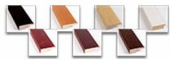

Access Cork Board, 24x84 Open Face BOLD WIDE WOOD Framed Cork Bulletin Board

FOR CURRENT PRICING, VISIT THE ID # LISTED ABOVE
FREE SHIPPING

Product Details

Bold 2 3/4" Wide Wood Profile

- **24x84 Access Cork Board, Open Face**
- **Wood Framed Message Display Board**
- Open Face Corkboard
- **Bold Wide-Wood Frame**
- Wooden Picture Frame Style with Bold, Flat Face Profile
- **2 3/4" Wide Frame Profile**
- Natural Tan Pebble Cork Surface
- 7 Popular Natural Wood Stain Frame Finishes
- Wood Frame Profile: **2 3/4" Wide**
- Portrait and Landscape Sizes
- 24" x 84" refer to the Outside Frame Dimension
- Overall Frame Depth: 1"
- Ideal as a message board, notice board, announcement board
- Black PVC Backer is installed onto the backside of the frame to provide additional support to the bulletin board
- Hanging Hardware on the frame back for wall or ceiling mount.
- Optional Fabric Covered Cork Colors
- Optional Pushpins: Clear and Multi-Colored
- Access Bulletin Boards, Open Face Display Frames for INDOOR use

Ordering Options

- Frame Orientation: Portrait or Landscape
- Fabric Covering over Cork bulletin board (see 6 colors below)
- Hard Plastic Push Pins: Clear or Multi-Color pins (100 per box)

*CUSTOM SIZES AVAILABLE | CALL US

Model	Cork Board (Overall Frame Size)	Viewable Area	Orientation	Ships Via
OFCORKWIDE-2484	24" x 84"	18 1/2" x 78 1/2"	Portrait or Landscape	FedEx