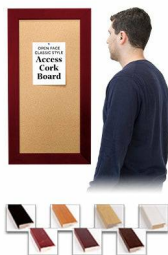

### Access Cork Board, 22x48 Open Face BOLD WIDE WOOD Framed Cork Bulletin Board

FOR CURRENT PRICING, VISIT THE ID # LISTED ABOVE  
FREE SHIPPING

Bold 2 3/4" Wide Wood Profile

#### Product Details

- 22x48 Access Cork Board, Open Face
- **Wood Framed Message Display Board**
- Open Face Corkboard
- **Bold Wide-Wood Frame**
- Wooden Picture Frame Style with Bold, Flat Face Profile
- **2 3/4" Wide Frame Profile**
- Natural Tan Pebble Cork Surface
- 7 Popular Natural Wood Stain Frame Finishes
- Wood Frame Profile: **2 3/4" Wide**
- Portrait and Landscape Sizes
- 22" x 48" refer to the Outside Frame Dimension
- Overall Frame Depth: 1"
- Ideal as a message board, notice board, announcement board
- Black PVC Backer is installed onto the backside of the frame to provide additional support to the bulletin board
- Hanging Hardware on the frame back for wall or ceiling mount.
- Optional Fabric Covered Cork Colors
- Optional Pushpins: Clear and Multi-Colored
- Access Bulletin Boards, Open Face Display Frames for INDOOR use

#### Ordering Options

- Frame Orientation: Portrait or Landscape
- Fabric Covering over Cork bulletin board (see 6 colors below)
- Hard Plastic Push Pins: Clear or Multi-Color pins (100 per box)

**\*CUSTOM SIZES AVAILABLE | CALL US**