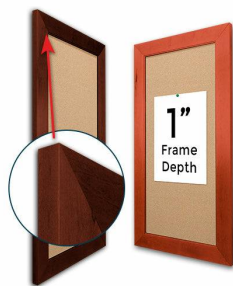

### Access Cork Board, 22x48 Open Face BOLD WIDE WOOD Framed Cork Bulletin Board

FOR CURRENT PRICING, VISIT THE ID # LISTED ABOVE  
FREE SHIPPING

Bold 2 3/4" Wide Wood Profile

#### Product Details

- 22x48 Access Cork Board, Open Face
- **Wood Framed Message Display Board**
- Open Face Corkboard
- **Bold Wide-Wood Frame**
- Wooden Picture Frame Style with Bold, Flat Face Profile
- **2 3/4" Wide Frame Profile**
- Natural Tan Pebble Cork Surface
- 7 Popular Natural Wood Stain Frame Finishes
- Wood Frame Profile: **2 3/4" Wide**
- Portrait and Landscape Sizes
- 22" x 48" refer to the Outside Frame Dimension
- Overall Frame Depth: 1"
- Ideal as a message board, notice board, announcement board
- Black PVC Backer is installed onto the backside of the frame to provide additional support to the bulletin board
- Hanging Hardware on the frame back for wall or ceiling mount.
- Optional Fabric Covered Cork Colors
- Optional Pushpins: Clear and Multi-Colored
- Access Bulletin Boards, Open Face Display Frames for INDOOR use

#### Ordering Options

- Frame Orientation: Portrait or Landscape
- Fabric Covering over Cork bulletin board (see 6 colors below)
- Hard Plastic Push Pins: Clear or Multi-Color pins (100 per box)

**\*CUSTOM SIZES AVAILABLE | CALL US**

Model	Cork Board (Overall Frame Size)	Viewable Area	Orientation	Ships Via
OFCORKWIDE-2248	22" x 48"	16 1/2" x 42 1/2"	Portrait or Landscape	FedEx