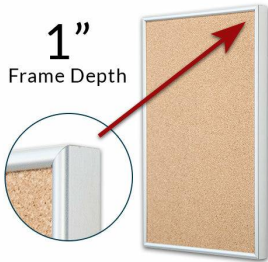

Access Cork Board, 20" x 24" Open Face Classic Metal Framed Cork Bulletin Board

FOR CURRENT PRICING, VISIT THE ID # LISTED ABOVE
FREE SHIPPING

50+ Sizes
Custom Sizes Also Available

Product Details

- Access Cork Board, 20" x 24" Cork Board
- Open Face Metal Framed Cork Board
- Wall Mount Cork Bulletin Board
- Natural Tan Cork Board
- #15 frame Profile (3/8" Wide) borders the message display board
- Classic Picture Frame Style with Rounded Profile Top
- Metal Frame Profile: 3/8" Wide
- Aluminum Frame
- 7 Popular Metal Frame Finishes
- Portrait and Landscape Sizes
- 20"x24" is the Outside Frame Dimension
- Overall Frame Depth: 1"
- Applications: Announcement Board, Message Board, Notice Board
- Use Push Pins, Map Pins or Tacks
- Pin Messages, Menus, Flyers, Photos, Other Info + Announcements
- Optional Fabric Cork Colors | Clear or Multi-Color Pushpins
- Hanging Hardware on the frame back for easy wall or ceiling mount.
- 20 x 24 Access Cork Board, 20" x 24" Open Face Display **for INDOOR use**
- Call for Custom Corkboard Displays - Metal or Wood Framed

Ordering Options

- Fabric Covering over Cork bulletin board (see 6 colors below)
- Hard Plastic Push Pins: Clear or Multi-Color pins (100 per box)

***CUSTOM SIZES AVAILABLE | CALL US**

Model	Cork Board (Overall Frame Size)	Viewable Area	Orientation	Ships Via
OFCORKM-2024	20" x 24"	19 1/4" x 23 1/4"	Portrait or Landscape	FedEx