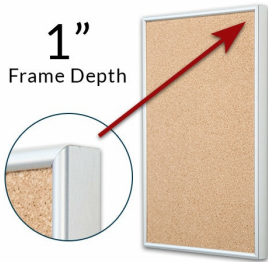

### Access Cork Board, 20" x 24" Open Face Classic Metal Framed Cork Bulletin Board

FOR CURRENT PRICING, VISIT THE ID # LISTED ABOVE  
FREE SHIPPING

50+ Sizes  
Custom Sizes Also Available

#### Product Details

- Access Cork Board, 20" x 24" Cork Board
- Open Face Metal Framed Cork Board
- Wall Mount Cork Bulletin Board
- Natural Tan Cork Board
- #15 Frame Profile (3/8" Wide) borders the message display board
- Classic Picture Frame Style with Rounded Profile Top
- Metal Frame Profile: 3/8" Wide
- Aluminum Frame
- 7 Popular Metal Frame Finishes
- Portrait and Landscape Sizes
- 20"x24" is the Outside Frame Dimension
- Overall Frame Depth: 1"
- Applications: Announcement Board, Message Board, Notice Board
- Use Push Pins, Map Pins or Tacks
- Pin Messages, Menus, Flyers, Photos, Other Info + Announcements
- Optional Fabric Cork Colors | Clear or Multi-Color Pushpins
- Hanging Hardware on the frame back for easy wall or ceiling mount.
- 20 x 24 Access Cork Board, Open Face Display **for INDOOR use**
- Call for Custom Corkboard Displays - Metal or Wood Framed

#### Ordering Options

- Fabric Covering over Cork bulletin board (see 6 colors below)
- Hard Plastic Push Pins: Clear or Multi-Color pins (100 per box)

**\*CUSTOM SIZES AVAILABLE | CALL US**

Model	Cork Board (Overall Frame Size)	Viewable Area	Orientation	Ships Via
OFCORKM-2024	20" x 24"	19 1/4" x 23 1/4"	Portrait or Landscape	FedEx