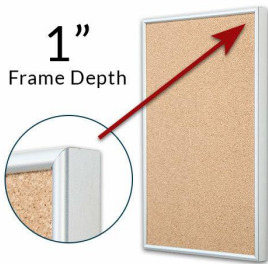

Access Cork Board, 20" x 24" Open Face Classic Metal Framed Cork Bulletin Board

FOR CURRENT PRICING, VISIT THE ID # LISTED ABOVE
FREE SHIPPING

50+ Sizes
Custom Sizes Also Available

Product Details

- Access Cork Board, 20" x 24" Cork Board
- Open Face Metal Framed Cork Board
- Wall Mount Cork Bulletin Board
- Natural Tan Cork Board
- #15 frame Profile (3/8" Wide) borders the message display board
- Classic Picture Frame Style with Rounded Profile Top
- Metal Frame Profile: 3/8" Wide
- Aluminum Frame
- 7 Popular Metal Frame Finishes
- Portrait and Landscape Sizes
- 20"x24" is the Outside Frame Dimension
- Overall Frame Depth: 1"
- Applications: Announcement Board, Message Board, Notice Board
- Use Push Pins, Map Pins or Tacks
- Pin Messages, Menus, Flyers, Photos, Other Info + Announcements
- Optional Fabric Cork Colors | Clear or Multi-Color Pushpins
- Hanging Hardware on the frame back for easy wall or ceiling mount.
- 20 x 24 Access Cork Board, 20" x 24" Open Face Display **for INDOOR use**
- Call for Custom Corkboard Displays - Metal or Wood Framed

Ordering Options

- Fabric Covering over Cork bulletin board (see 6 colors below)
- Hard Plastic Push Pins: Clear or Multi-Color pins (100 per box)

***CUSTOM SIZES AVAILABLE | CALL US**

Model	Cork Board (Overall Frame Size)	Viewable Area	Orientation	Ships Via
OFCORKM-2024	20" x 24"	19 1/4" x 23 1/4"	Portrait or Landscape	FedEx