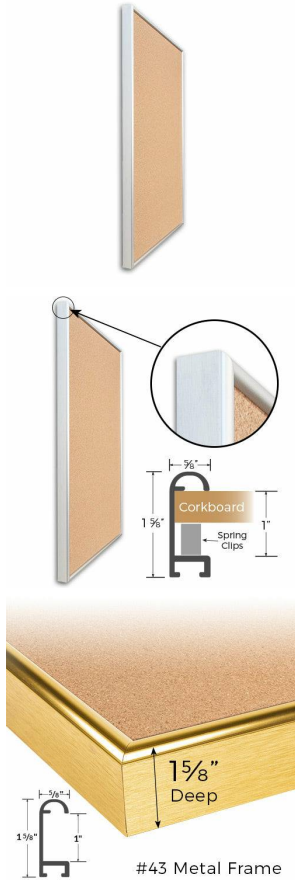

Access Cork Board, 18" x 36" DEEP STYLE Open Face Designer 43 Metal Framed Bulletin Board

FOR CURRENT PRICING, VISIT THE ID # LISTED ABOVE
FREE SHIPPING

Product Details

- Access Cork Board, DEEP Style
- Designer #43 Open Face Cork Board
- Metal Frame: Aluminum
- 18" x 36" Deep Style Cork Board Frame
- Overall Frame Depth: 1 5/8"
- Wall Mount Cork Bulletin Board
- Natural Tan Cork Board
- #43 frame Profile (5/8" Wide) borders the message display board
- Classic Deep Picture Frame Style with Rounded Profile Top
- 5 Popular Metal Frame Finishes: **Black, Silver, Gold, Dark Bronze and White**
- Portrait and Landscape Sizes
- 18"x36" is the Outside Frame Dimension
- Deep Frame Metal Profile: 5/8" Wide
- Use Push Pins, Map Pins or Tacks
- Pin Messages, Menus, Flyers, Photos, Other Info + Announcements
- Optional Fabric Cork Colors | Clear or Multi-Color Pushpins
- Hanging Hardware on the frame back for easy wall mount.
- **Open Face 18 x 36** Deep Style Access Cork Board, for **INDOOR use**
- Call for Custom Corkboard Displays - Metal or Wood Framed

Ordering Options

- Fabric Covering over Cork bulletin board (see 6 colors below)
- Hard Plastic Push Pins: Clear or Multi-Color pins (100 per box)

***CUSTOM SIZES AVAILABLE | CALL US**

Model	Cork Board (Overall Frame Size)	Viewable (Cork) Area	Orientation	Ships Via
OFCORKM43-1836-D	18" x 36"	16 3/4" x 34 3/4"	Portrait or Landscape	FedEx