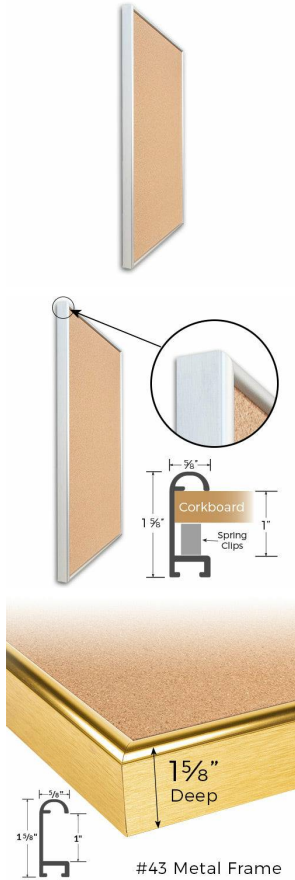

Access Cork Board, 18" x 36" DEEP STYLE Open Face Designer 43 Metal Framed Bulletin Board

FOR CURRENT PRICING, VISIT THE ID # LISTED ABOVE
FREE SHIPPING

Product Details

- Access Cork Board, DEEP Style
- Designer #43 Open Face Cork Board
- Metal Frame: Aluminum
- 18" x 36" Deep Style Cork Board Frame
- Overall Frame Depth: 1 5/8"
- Wall Mount Cork Bulletin Board
- Natural Tan Cork Board
- #43 frame Profile (5/8" Wide) borders the message display board
- Classic Deep Picture Frame Style with Rounded Profile Top
- 5 Popular Metal Frame Finishes: **Black, Silver, Gold, Dark Bronze and White**
- Portrait and Landscape Sizes
- 18"x36" is the Outside Frame Dimension
- Deep Frame Metal Profile: 5/8" Wide
- Use Push Pins, Map Pins or Tacks
- Pin Messages, Menus, Flyers, Photos, Other Info + Announcements
- Optional Fabric Cork Colors | Clear or Multi-Color Pushpins
- Hanging Hardware on the frame back for easy wall mount.
- **Open Face 18 x 36** Deep Style Access Cork Board, **for INDOOR use**
- **Call for Custom Corkboard Displays - Metal or Wood Framed**

Ordering Options

- Fabric Covering over Cork bulletin board (see 6 colors below)
- Hard Plastic Push Pins: Clear or Multi-Color pins (100 per box)

***CUSTOM SIZES AVAILABLE | CALL US**

Model	Cork Board (Overall Frame Size)	Viewable (Cork) Area	Orientation	Ships Via
OFCORKM43-1836-D	18" x 36"	16 3/4" x 34 3/4"	Portrait or Landscape	FedEx