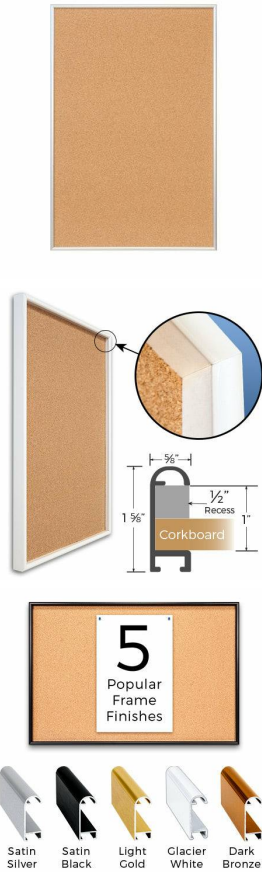

### Access Cork Board, 30"x96" Open Face Recessed Shadow Box Style Designer 43 Metal Framed Recessed Cork Bulletin Board

FOR CURRENT PRICING, VISIT THE ID # LISTED ABOVE

#### Product Details

- Access Cork Board, 30" x 96" Cork Board
- Designer #43 Shadow Box Frame Style
- Recessed Shadow Box Display Frame
- Classic Round Top Picture Frame Profile Design
- Cork Board Recessed into Frame
- Open Face Aluminum Metal Frame
- Overall Frame Depth: 1 5/8"
- Wall Mount Cork Bulletin Board
- Natural Tan Cork Board
- #43 frame Profile (5/8" Wide) borders the cork display board
- Designer #43 Profile: 5/8" Wide
- 5 Popular Metal Frame Finishes
- Portrait and Landscape Sizes
- 30"x96" is the Outside Frame Dimension
- Use Push Pins, Map Pins or Tacks
- Pin Messages, Menus, Flyers, Photos, Other Info + Announcements
- Optional Fabric Cork Colors | Clear or Multi-Color Pushpins
- Hanging Hardware on the frame back for easy wall mount.
- 30 x 96 Access Cork Board, Recessed Shadowbox **for INDOOR use**
- Call for Custom Corkboard Displays - Metal or Wood Framed

#### Ordering Options

- Fabric Covering over Cork bulletin board (see 6 colors below)
- Hard Plastic Push Pins: Clear or Multi-Color pins (100 per box)

**\*CUSTOM SIZES AVAILABLE | CALL US**

| Model            | Cork Board (Overall Frame Size) | Viewable Area     | Orientation           | Ships Via |
|------------------|---------------------------------|-------------------|-----------------------|-----------|
| OFCORKM43-3096-S | 30" x 96"                       | 28 3/4" x 94 3/4" | Portrait or Landscape | FREIGHT   |