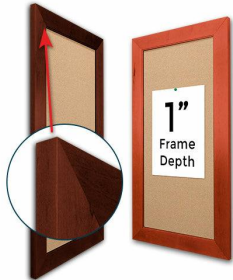

### Access Cork Board™, 20x24 Open Face BOLD WIDE WOOD Framed Cork Bulletin Board

FOR CURRENT PRICING, VISIT THE ID # LISTED ABOVE  
FREE SHIPPING

Bold 2 3/4" Wide Wood Profile

#### Product Details

- 20x24 Access Cork Board™
- Wood Framed Message Display Board
- Wall Mount Open Face Corkboard
- Bold, Wide-Wood Frame Profile Style
- Wooden Picture Frame with Bold, Flat Face
- 2 3/4" Wide Frame Profile
- Natural Tan Pebble Cork Surface
- 7 Popular Natural Wood Stain Frame Finishes
- Choose Portrait and Landscape Sizes
- 20" x 24" refers to the Outer Frame Dimension
- Overall Frame Depth: 1"
- Ideal as a message board, notice board, announcement board
- Black PVC Backer is installed onto the backside of the frame
- PVC Backer provides additional support to the bulletin board
- Hanging Hardware **for wall or ceiling mount.**
- Optional Fabric Covered Cork Colors
- Optional Pushpins: Clear and Multi-Colored
- Access Bulletin Boards, Open Face Display Frames **for Indoor use**

#### Ordering Options

- Frame Orientation: Portrait or Landscape
- Fabric Covering over Cork bulletin board (see 6 colors below)
- Hard Plastic Push Pins: Clear or Multi-Color pins (100 per box)

**\*CUSTOM SIZES AVAILABLE | CALL US**

Model	Cork Board (Overall Frame Size)	Viewable Area	Orientation	Ships Via
OFCORKWIDE-2024	20" x 24"	14 1/2" x 18 1/2"	Portrait or Landscape	FedEx