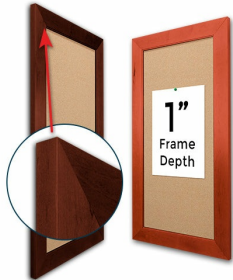

Access Cork Board™, 20x24 Open Face BOLD WIDE WOOD Framed Cork Bulletin Board

FOR CURRENT PRICING, VISIT THE ID # LISTED ABOVE
FREE SHIPPING

Bold 2 3/4" Wide Wood Profile

Product Details

- 20x24 Access Cork Board™
- Wood Framed Message Display Board
- Wall Mount Open Face Corkboard
- Bold, Wide-Wood Frame Profile Style
- Wooden Picture Frame with Bold, Flat Face
- 2 3/4" Wide Frame Profile
- Natural Tan Pebble Cork Surface
- 7 Popular Natural Wood Stain Frame Finishes
- Choose Portrait and Landscape Sizes
- 20" x 24" refers to the Outer Frame Dimension
- Overall Frame Depth: 1"
- Ideal as a message board, notice board, announcement board
- Black PVC Backer is installed onto the backside of the frame
- PVC Backer provides additional support to the bulletin board
- Hanging Hardware **for wall or ceiling mount.**
- Optional Fabric Covered Cork Colors
- Optional Pushpins: Clear and Multi-Colored
- Access Bulletin Boards, Open Face Display Frames **for Indoor use**

Ordering Options

- Frame Orientation: Portrait or Landscape
- Fabric Covering over Cork bulletin board (see 6 colors below)
- Hard Plastic Push Pins: Clear or Multi-Color pins (100 per box)

***CUSTOM SIZES AVAILABLE | CALL US**

Model	Cork Board (Overall Frame Size)	Viewable Area	Orientation	Ships Via
OFCORKWIDE-2024	20" x 24"	14 1/2" x 18 1/2"	Portrait or Landscape	FedEx