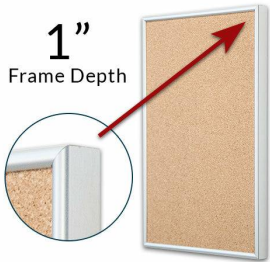

### Access Cork Board™, 24 x 60 Open Face Classic Framed Cork Bulletin Board in 7 Metal Finishes

FOR CURRENT PRICING, VISIT THE ID # LISTED ABOVE  
FREE SHIPPING

#### Product Details

**50+ Sizes**  
Custom Sizes Also Available

- Access Cork Board™
- Classic Style Large 24" x 60" Cork Board
- Wall Mount, Open Face Metal Framed Cork Board
- Natural Tan Cork Bulletin Board
- #15 frame profile borders the message board
- Classic Picture Frame Style with Rounded Profile Top
- Metal Frame Profile: **3/8" Wide**
- Aluminum Frame
- 7 Popular Metal Frame Finishes
- **Portrait and Landscape Sizes**
- 24"x60" is the Outside Frame Dimension
- Overall Frame Depth: **1"**
- Applications: Announcement Board, Message Board, Notice Board
- Use Push Pins, Map Pins, or Tacks
- Pin Messages, Menus, Flyers, Photos, Other Info + Announcements
- Optional Fabric Cork Colors | Clear or Multi-Color Pushpins
- Hanging Hardware on the frame back for easy wall or ceiling mount.
- 24 x 60 Access Cork Board™ **for INDOOR use**
- **Free Ground Shipping**
- Contact Us for Custom Corkboards, Metal or Wood Framed

#### Ordering Options

- Fabric Covering over Cork bulletin board (see 6 colors below)
- Hard Plastic Push Pins: Clear or Multi-Color pins (100 per box)

**\*CUSTOM SIZES AVAILABLE | CONTACT US**

Model	Cork Board (Overall Frame Size)	Viewable Area	Orientation	Ships Via
OFCORKM-2460	24" x 60"	23 1/4" x 59 1/4"	Portrait or Landscape	FedEx