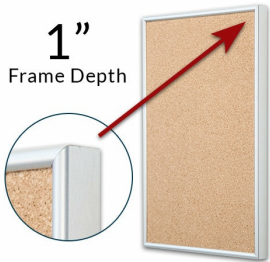

Access Cork Board™, 24 x 60 Open Face Classic Framed Cork Bulletin Board in 7 Metal Finishes

FOR CURRENT PRICING, VISIT THE ID # LISTED ABOVE
FREE SHIPPING

Product Details

50+ Sizes
Custom Sizes Also Available

- Access Cork Board™
- Classic Style Large 24" x 60" Cork Board
- Wall Mount, Open Face Metal Framed Cork Board
- Natural Tan Cork Bulletin Board
- #15 frame profile borders the message board
- Classic Picture Frame Style with Rounded Profile Top
- Metal Frame Profile: **3/8" Wide**
- Aluminum Frame
- 7 Popular Metal Frame Finishes
- **Portrait and Landscape Sizes**
- 24"x60" is the Outside Frame Dimension
- Overall Frame Depth: **1"**
- Applications: Announcement Board, Message Board, Notice Board
- Use Push Pins, Map Pins, or Tacks
- Pin Messages, Menus, Flyers, Photos, Other Info + Announcements
- Optional Fabric Cork Colors | Clear or Multi-Color Pushpins
- Hanging Hardware on the frame back for easy wall or ceiling mount.
- 24 x 60 Access Cork Board™ for **INDOOR use**
- **Free Ground Shipping**
- Call for Custom Corkboard, Metal or Wood Framed

Ordering Options

- Fabric Covering over Cork bulletin board (see 6 colors below)
- Hard Plastic Push Pins: Clear or Multi-Color pins (100 per box)

***CUSTOM SIZES AVAILABLE | CALL US**

| Model | Cork Board (Overall Frame Size) | Viewable Area | Orientation | Ships Via |
|--------------|---------------------------------|-------------------|-----------------------|-----------|
| OFCORKM-2460 | 24" x 60" | 23 1/4" x 59 1/4" | Portrait or Landscape | FedEx |