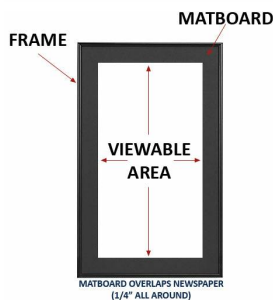

#### Product Details

- Newspaper Frame
- Custom Metal Picture Frame
- Newspaper Frame Profile: 1/2" Wide
- Wall Mount Newspaper Picture Frame
- Overall Frame Depth: 1"
- Newspaper Thickness: Frames accommodate up to 10 Pages
- Frame Orientation: All sizes come standard in **PORTRAIT** orientation
- 6 Aluminum frame finishes available
- Beveled Matboard: (5) colors available
- Strong lightweight acrylic provides a clear viewing window
- 1/8" Cardboard Backer
- Installs Easily: Mounting & Framing hardware included
- Newspaper display frames are **for INDOOR USE ONLY**
- Call to customize the Newspaper Size (Broad or Tabloid)
- Call to customize the Newspaper Style (Frame or Matboard Color)

#### Acrylic Window

- Clear Acrylic (Standard...Included in Price)
- Strong lightweight acrylic provides a clear viewing window
- Non-Glare (See Pricing)
- Reduces glare from natural or artificial light
- Break Resistant (See Pricing)
- High Impact acrylic, perfect for high traffic or public environments
- Ultra Violet Filter Conservation Grade (See Pricing)
- Protects against fading, yellowing, loss of value