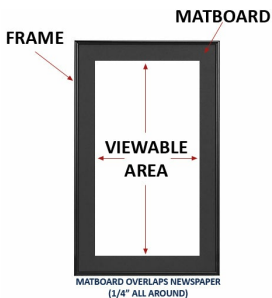

#### Product Details

- Newspaper Frame
- Custom Metal Picture Frame
- Newspaper Frame Profile: 1/2" Wide
- Wall Mount Newspaper Picture Frame
- Overall Frame Depth: 1"
- Newspaper Thickness: Frames accommodate up to 10 Pages
- Frame Orientation: All sizes come standard in **PORTRAIT** orientation
- 6 Aluminum frame finishes available
- Beveled Matboard: (5) colors available
- Strong lightweight acrylic provides a clear viewing window
- 1/8" Cardboard Backer
- Installs Easily: Mounting & Framing hardware included
- Newspaper display frames are **for INDOOR USE ONLY**
- Call to customize the Newspaper Size (Broad or Tabloid)
- Call to customize the Newspaper Style (Frame or Matboard Color)

##### IMPORTANT! WE NEED YOUR NEWSPAPER SIZE

Newspaper sizes are constantly changing in this day and age. For that reason we require you to measure your newspaper and provide the **EXACT** dimensions (Width x Height)