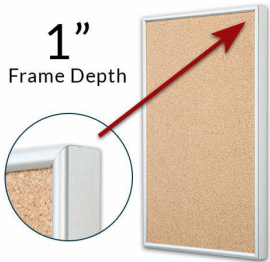

### Access Cork Board, 36" x 60" Open Face Classic Metal Framed Cork Bulletin Board

FOR CURRENT PRICING, VISIT THE ID # LISTED ABOVE  
FREE SHIPPING

#### Product Details

50+ Sizes  
Custom Sizes Also Available

- Access Cork Board, 36" x 60" Open Face Classic Metal Framed Cork Bulletin Board
- Open Face Metal Framed Cork Board
- Wall Mount Cork Bulletin Board
- Natural Tan Cork Board
- #15 frame Profile (3/8" Wide) borders the message display board
- Classic Picture Frame Style with Rounded Profile Top
- Metal Frame Profile: 3/8" Wide
- Aluminum Frame
- 7 Popular Metal Frame Finishes
- Portrait and Landscape Sizes
- 36"x60" is the Outside Frame Dimension
- Overall Frame Depth: 1"
- Applications: Announcement Board, Message Board, Notice Board
- Use Push Pins, Map Pins or Tacks
- Pin Messages, Menus, Flyers, Photos, Other Info + Announcements
- Optional Fabric Cork Colors | Clear or Multi-Color Pushpins
- Hanging Hardware on the frame back for easy wall or ceiling mount.
- 36 x 60 Access Cork Board, 36" x 60" Open Face Display **for INDOOR use**
- Call for Custom Corkboard Displays - Metal or Wood Framed

#### Ordering Options

- Fabric Covering over Cork bulletin board (see 6 colors below)
- Hard Plastic Push Pins: Clear or Multi-Color pins (100 per box)

**\*CUSTOM SIZES AVAILABLE | CALL US**

Model	Cork Board (Overall Frame Size)	Viewable Area	Orientation	Ships Via
OFCORKM-3660	36" x 60"	35 1/4" x 59 1/4"	Portrait or Landscape	FedEx