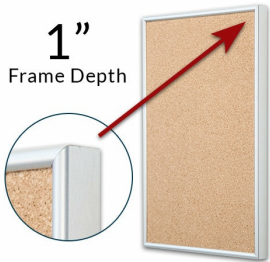

Access Cork Board, 36" x 60" Open Face Classic Metal Framed Cork Bulletin Board

FOR CURRENT PRICING, VISIT THE ID # LISTED ABOVE
FREE SHIPPING

Product Details

50+ Sizes
Custom Sizes Also Available

- Access Cork Board, 36" x 60" Open Face Classic Metal Framed Cork Bulletin Board
- Open Face Metal Framed Cork Board
- Wall Mount Cork Bulletin Board
- Natural Tan Cork Board
- #15 frame Profile (3/8" Wide) borders the message display board
- Classic Picture Frame Style with Rounded Profile Top
- Metal Frame Profile: 3/8" Wide
- Aluminum Frame
- 7 Popular Metal Frame Finishes
- Portrait and Landscape Sizes
- 36"x60" is the Outside Frame Dimension
- Overall Frame Depth: 1"
- Applications: Announcement Board, Message Board, Notice Board
- Use Push Pins, Map Pins or Tacks
- Pin Messages, Menus, Flyers, Photos, Other Info + Announcements
- Optional Fabric Cork Colors | Clear or Multi-Color Pushpins
- Hanging Hardware on the frame back for easy wall or ceiling mount.
- 36 x 60 Access Cork Board, 36" x 60" Open Face Display **for INDOOR use**
- Call for Custom Corkboard Displays - Metal or Wood Framed

Ordering Options

- Fabric Covering over Cork bulletin board (see 6 colors below)
- Hard Plastic Push Pins: Clear or Multi-Color pins (100 per box)

***CUSTOM SIZES AVAILABLE | CALL US**

Model	Cork Board (Overall Frame Size)	Viewable Area	Orientation	Ships Via
OFCORKM-3660	36" x 60"	35 1/4" x 59 1/4"	Portrait or Landscape	FedEx