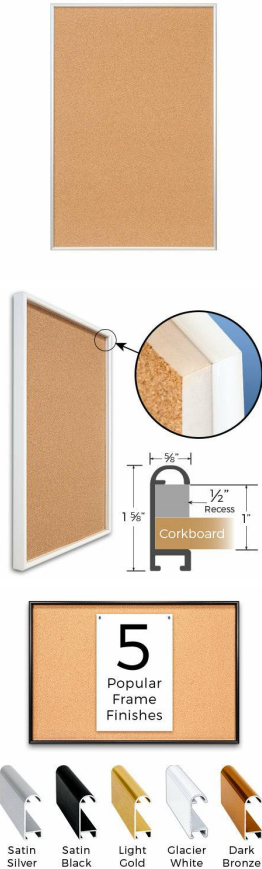

Access Cork Board, 16"x20" Open Face Recessed Shadow Box Style Designer #43 Metal Framed Recessed Cork Bulletin Board

FOR CURRENT PRICING, VISIT THE ID # LISTED ABOVE
FREE SHIPPING

Product Details

- Access Cork Board, 16"x20" Open Face Recessed Shadow Box Style Designer #43 Metal Framed Recessed Cork Bulletin Board
- Designer #43 Shadow Box Frame Style
- Recessed Shadow Box Display Frame
- Classic Round Top Picture Frame Profile Design
- Cork Board Recessed into Frame
- Open Face Aluminum Metal Frame
- Overall Frame Depth: 1 5/8"
- Wall Mount Cork Bulletin Board
- Natural Tan Cork Board
- #43 frame Profile (5/8" Wide) borders the cork display board
- Designer #43 Profile: 5/8" Wide
- 5 Popular Metal Frame Finishes
- Portrait and Landscape Sizes
- 16"x20" is the Outside Frame Dimension
- Use Push Pins, Map Pins or Tacks
- Pin Messages, Menus, Flyers, Photos, Other Info + Announcements
- Optional Fabric Cork Colors | Clear or Multi-Color Pushpins
- Hanging Hardware on the frame back for easy wall mount.
- 16 x 20 Access Cork Board, 16"x20" Open Face Recessed Shadowbox for INDOOR use
- Call for Custom Corkboard Displays - Metal or Wood Framed

Ordering Options

- Fabric Covering over Cork bulletin board (see 6 colors below)
- Hard Plastic Push Pins: Clear or Multi-Color pins (100 per box)

***CUSTOM SIZES AVAILABLE | CALL US**

Model	Cork Board (Overall Frame Size)	Viewable Area	Orientation	Ships Via
OFCORKM43-1620-S	16" x 20"	14 3/4" x 18 3/4"	Portrait or Landscape	FedEx