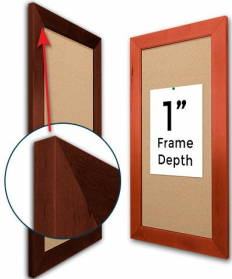

### Access Cork Board, 32x42 Open Face BOLD WIDE WOOD Framed Cork Bulletin Board

FOR CURRENT PRICING, VISIT THE ID # LISTED ABOVE  
FREE SHIPPING

#### Product Details

- **32x42 Access Cork Board, 32x42 Open Face BOLD WIDE WOOD Framed Cork Bulletin Board**
- **Wood Framed Message Display Board**
- Open Face Corkboard
- **Bold Wide-Wood Frame**
- Wooden Picture Frame Style with Bold, Flat Face Profile
- **2 3/4" Wide Frame Profile**
- Natural Tan Pebble Cork Surface
- 7 Popular Natural Wood Stain Frame Finishes
- **Wood Frame Profile: 2 3/4" Wide**
- **Portrait and Landscape Sizes**
- **32" x 42" refer to the Outside Frame Dimension**
- Overall Frame Depth: 1"
- Ideal as a message board, notice board, announcement board
- Black PVC Backer is installed onto the backside of the frame to provide additional support to the bulletin board
- Hanging Hardware on the frame back for wall or ceiling mount.
- Optional Fabric Covered Cork Colors
- Optional Pushpins: Clear and Multi-Colored
- Access Bulletin Boards, Open Face Display Frames for INDOOR use

#### Ordering Options

- Frame Orientation: Portrait or Landscape
- Fabric Covering over Cork bulletin board (see 6 colors below)
- Hard Plastic Push Pins: Clear or Multi-Color pins (100 per box)

**\*CUSTOM SIZES AVAILABLE | CALL US**

Model	Cork Board (Overall Frame Size)	Viewable Area	Orientation	Ships Via
OFCORKWIDE-3242	32" x 42"	26 1/2" x 36 1/2"	Portrait or Landscape	FedEx