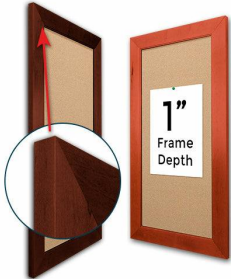

Access Cork Board, 32x42 Open Face BOLD WIDE WOOD Framed Cork Bulletin Board

FOR CURRENT PRICING, VISIT THE ID # LISTED ABOVE
FREE SHIPPING

Product Details

- **32x42 Access Cork Board, 32x42 Open Face BOLD WIDE WOOD Framed Cork Bulletin Board**
- **Wood Framed Message Display Board**
- Open Face Corkboard
- **Bold Wide-Wood Frame**
- Wooden Picture Frame Style with Bold, Flat Face Profile
- **2 3/4" Wide Frame Profile**
- Natural Tan Pebble Cork Surface
- 7 Popular Natural Wood Stain Frame Finishes
- **Wood Frame Profile: 2 3/4" Wide**
- **Portrait and Landscape Sizes**
- **32" x 42" refer to the Outside Frame Dimension**
- Overall Frame Depth: 1"
- Ideal as a message board, notice board, announcement board
- Black PVC Backer is installed onto the backside of the frame to provide additional support to the bulletin board
- Hanging Hardware on the frame back for wall or ceiling mount.
- Optional Fabric Covered Cork Colors
- Optional Pushpins: Clear and Multi-Colored
- Access Bulletin Boards, Open Face Display Frames for INDOOR use

Ordering Options

- Frame Orientation: Portrait or Landscape
- Fabric Covering over Cork bulletin board (see 6 colors below)
- Hard Plastic Push Pins: Clear or Multi-Color pins (100 per box)

***CUSTOM SIZES AVAILABLE | CALL US**

Model	Cork Board (Overall Frame Size)	Viewable Area	Orientation	Ships Via
OFCORKWIDE-3242	32" x 42"	26 1/2" x 36 1/2"	Portrait or Landscape	FedEx