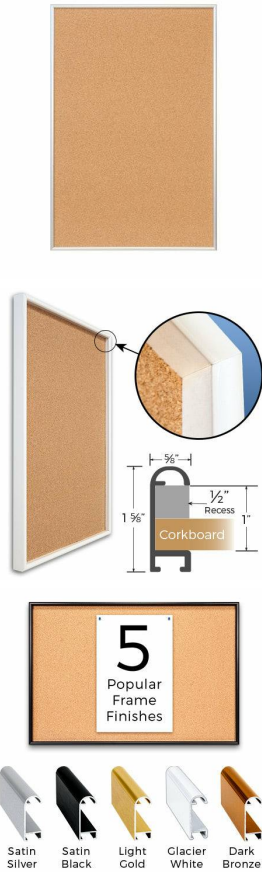

Access Cork Board, 48"x84" Open Face Recessed Shadow Box Style Designer 43 Metal Framed Recessed Cork Bulletin Board

FOR CURRENT PRICING, VISIT THE ID # LISTED ABOVE

Product Details

- Access Cork Board, 48" x 84"
- 48" x 84" Cork Board
- Designer #43 Shadow Box Frame Style
- Recessed Shadow Box Display Frame
- Classic Round Top Picture Frame Profile Design
- Cork Board Recessed into Frame
- Open Face Aluminum Metal Frame
- Overall Frame Depth: 1 5/8"
- Wall Mount Cork Bulletin Board
- Natural Tan Cork Board
- #43 frame Profile (5/8" Wide) borders the cork display board
- Designer #43 Profile: 5/8" Wide
- 5 Popular Metal Frame Finishes
- Portrait and Landscape Sizes
- 48"x84" is the Outside Frame Dimension
- Use Push Pins, Map Pins or Tacks
- Pin Messages, Menus, Flyers, Photos, Other Info + Announcements
- Optional Fabric Cork Colors | Clear or Multi-Color Pushpins
- Hanging Hardware on the frame back for easy wall mount.
- 48 x 84 Access Cork Board, Recessed Shadowbox **for INDOOR use**
- Call for Custom Corkboard Displays - Metal or Wood Framed

Ordering Options

- Fabric Covering over Cork bulletin board (see 6 colors below)
- Hard Plastic Push Pins: Clear or Multi-Color pins (100 per box)

***CUSTOM SIZES AVAILABLE | CALL US**

| Model | Cork Board (Overall Frame Size) | Viewable Area | Orientation | Ships Via |
|------------------|---------------------------------|-------------------|-----------------------|-----------|
| OFCORKM43-4884-S | 48" x 84" | 46 3/4" x 82 3/4" | Portrait or Landscape | FREIGHT |